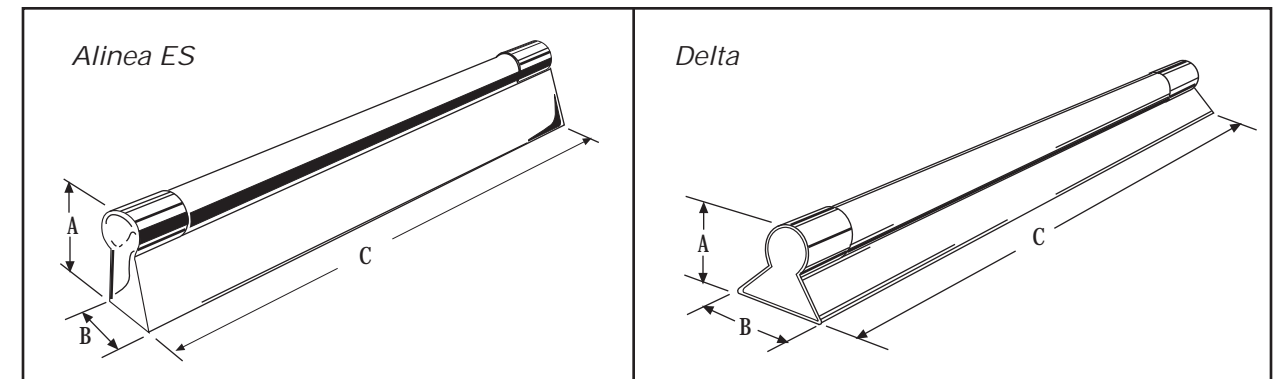

Standard Specifications

Voltage: 120
 (220 available, consult factory)
 Ballast: Electronic high power factor
 Power supply: The housing can be directly wired to the cable feed. The Delta will cover a standard 2 inch switch box.

Mounting: The housing assembly is provided with keyhole slots for mounting to a mechanically sound surface. For surface mount only. Listed for damp locations. Conforms to the regulations of the Americans with Disabilities Act.

Catalog#	Description	Dimensions			Lamp
		A	B	C	
9024	2' Alinea ES	2-11/16"	1-7/16"	24-1/8"	F17T8 / TLD18
9036	3' Alinea ES	2-11/16"	1-7/16"	36-1/8"	F25T8 / TLD30
9048	4' Alinea ES	2-11/16"	1-7/16"	48-1/8"	F32T8
9324	2' Delta	2-3/8"	2-1/2"	24-1/8"	F17T8 / TLD18
9336	3' Delta	2-3/8"	2-1/2"	36-1/8"	F25T8 / TLD30
9348	4' Delta	2-3/8"	2-1/2"	48-1/8"	F32T8