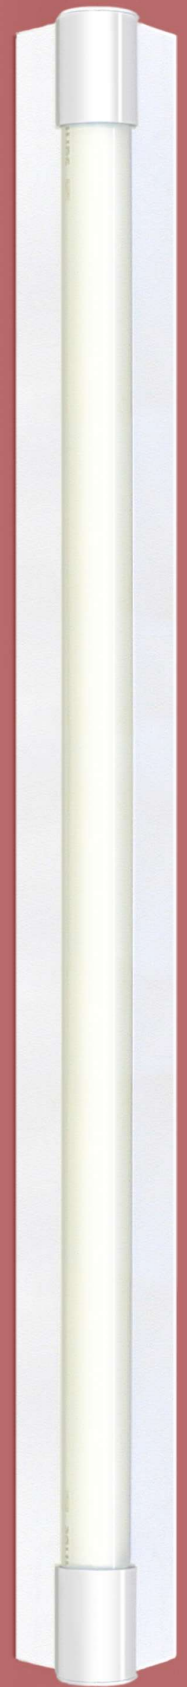

**Alinea ES and Delta,
State of the Art Fluorescent
Luminaires from AAMSCO**

The light is distortion free. The color rendering quality is excellent, as high as 98 C.R.I. The luminaires are sleek and streamlined, yet they discretely contain the industry's most compact electronic ballasts. Both are energy efficient without sacrificing design. AAMSCO has taken fluorescent lighting one step further.

The timeless classic design of the Alinea ES enhances the beauty of the linear lamp. The profile of the Delta makes a bolder design statement while maintaining a clean, crisp appearance.

Energy Efficient

The Alinea ES and Delta use an integral electronic ballast to operate energy efficient T-8 lamps. The high power factor ballast conforms with all E.P.A. regulations. The lamps start instantly without the flickering associated with other luminaires.

In addition to standard T-8 lamps, Alinea ES and Delta will operate special high color rendering lamps. These superior color rendering lamps produce tri-chromatic light in colors that correspond closely to the responses of the human eye for a more true to life appearance.

Available Kelvin Temperatures

Color Temperatures	Color Rendering Index	Efficacy (lumens/watt)
• 2700	85	90
• 3000	85	90
• 3000	95*	65
• 3500	85	90
• 3800	95*	65
• 4100	85	90
• 5000	98*	65
• 6500	85	90
• 6500	98*	65

*Superior color rendering lamps

Quality Finishes

White and black are painted after fabrication with a polyester resin powder. This ensures a thicker coat and smooth edges preventing injury or corrosion.

Before plating nickel, brass, or chrome, each component is hand polished with meticulous detail. Only the finest materials are used to produce these luminaires.

Available Finishes

- White Powder Coat
- Black Powder Coat
- Polished Chrome
- Satin Chrome
- Polished Brass
- Satin Brass
- Antique Brass
- Polished Nickel
- Satin Nickel
- Antique Nickel

Options

Lamp Cover: An optional impact resistant lamp cover is available for installations where lamp protection is required. (Children's bathroom, hospitals, corridors, etc.)

Ballasts for multiple lamps and other voltages are available. Consult factory for details.

Here are just a few of the applications where Alinea ES and Delta can be used:

- Bathrooms
- Kitchens
- Corridors
- Restaurants
- Beauty Salons
- Dressing Rooms
- Retail Display
- Elevators