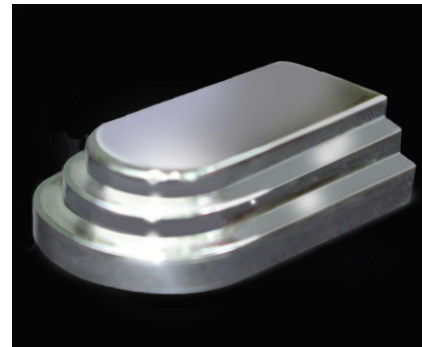

Optional Art Deco Step Cap for use with Alinea ES