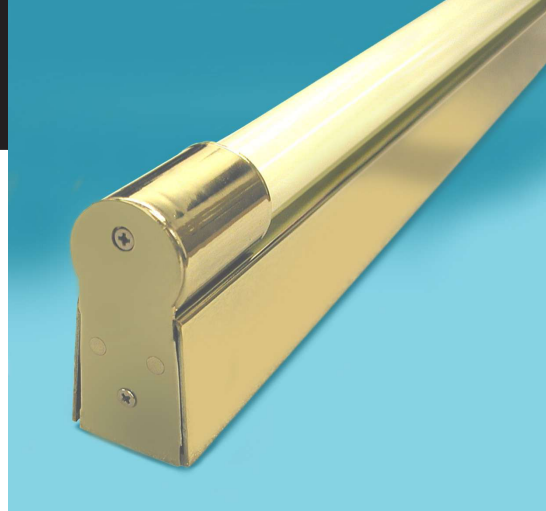

Optional Art Deco Step Cap for use with Alinea ES