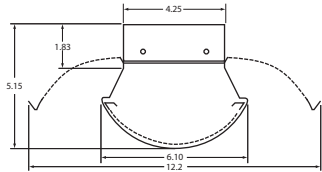

KC2175 Reflector and Lens Combination

KC2175 White 4' Reflector with Perforated Basket