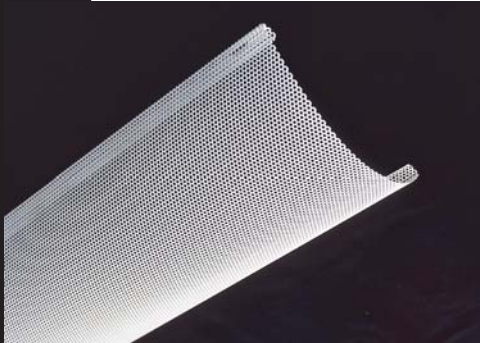

## Kwik Change 2000 Series

Through the art of formed and perforated metals you can convert the simple strip or industrial fixture into an attractive, functional luminaire. Perforated Metal is the cornerstone for some of today's most innovative lighting designs. There are options in material, shapes, finishes, and applications providing an amazing number of unique designs. Direct or Indirect lighting, or a combination of both, give you a creative solution for nearly any application.

### Perforated Basket

Perforated metal reflectors and baskets are made of cold rolled steel treated with rust inhibitor. Perforated metal parts are post painted with a durable baked polyester powder coat. Each piece is formed by our state-of-the-art multi-radii machine for consistency.