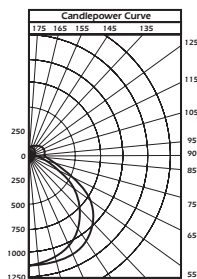

## Photometrics KC2175 series

KC2175 White 4' Reflector with Fluted Lens

KC2175 Perforated White 4' Reflector with Fluted Lens