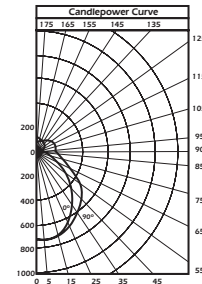

URBANUS

KC2175 Perforated Reflector and Perforated Basket

KC2175 Perforated White 4' Reflector with Perforated Basket