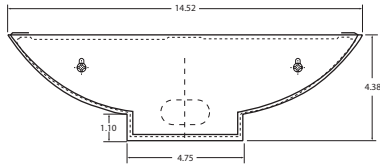

KC2225 Indirect with Perforated Basket

ALVEUS

Sophisticated styling in an indirect retrofit luminaire. The Alveus offers a wide, even indirect illumination, providing extraordinary visual comfort in the contemporary open office environment, with styling to enhance a lobby or highlight a public area. Perforated reflector panels with soft white in-lay provide a distinctive, contemporary look and allow an identifiable source of light for visual comfort.