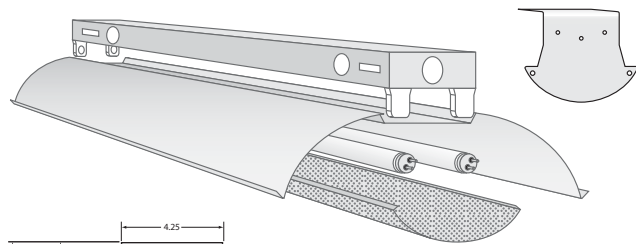

KC2175 Reflector and Lens Combination

KC2175 White 4' Reflector with Perforated Basket