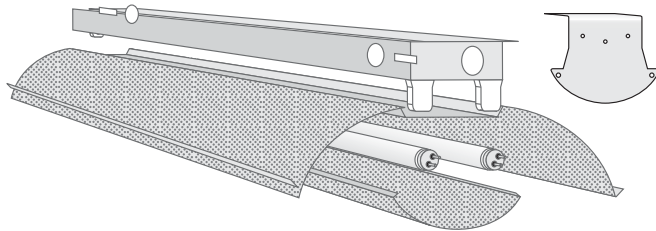

URBANUS

KC2175 Perforated Reflector and Perforated Basket

KC2175 Perforated White 4' Reflector with Perforated Basket