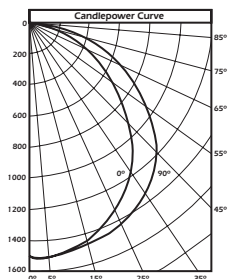

## Photometrics KC2175 series

KC2175 White 4' Reflector with Fluted Lens

KC2175 Perforated White 4' Reflector with Fluted Lens