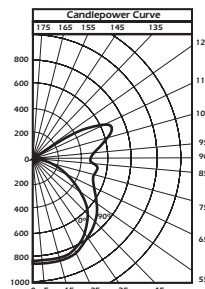

### Photometrics KC2300 series

KC2300 White 4' Reflector  
with Perforated Basket

KC2300 White 4' Reflector  
with Smooth White Lens

KC2300 White 4' Reflector  
with Fluted Lens