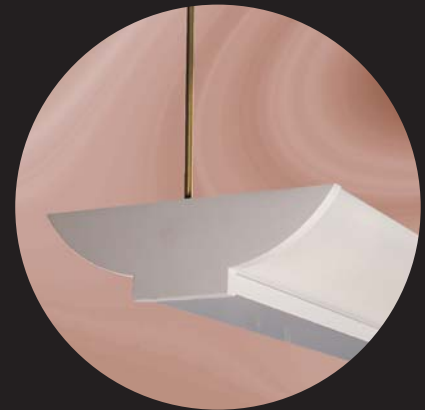

Kwik *Change*™ **2000**

ALVEUS

PEGASUS

A.L.P.
LIGHTING COMPONENTS, INC.