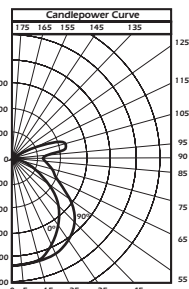

### Photometrics KC2300 series

KC2300 White 4' Reflector  
with Perforated Basket

KC2300 White 4' Reflector  
with Smooth White Lens

KC2300 White 4' Reflector  
with Fluted Lens