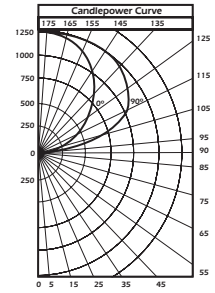

KC2225 Indirect with Perforated Basket

ALVEUS

Sophisticated styling in an indirect retrofit luminaire. The Alveus offers a wide, even indirect illumination, providing extraordinary visual comfort in the contemporary open office environment, with styling to enhance a lobby or highlight a public area. Perforated reflector panels with soft white in-lay provide a distinctive, contemporary look and allow an identifiable source of light for visual comfort.

KC2300 Direct / Indirect with Perforated Basket

PEGASUS

This graceful direct-indirect retrofit creates a bold luminaire, while providing a comfortable atmosphere. Wide winged reflectors effectively direct light, while adding a soft glow and presence to the fixture. The perforated basket and soft white diffuser shield lamp glare, while the sloping reflector provides a gentle up-lighting effect creating a distinctive look for task or general applications.

Photometrics KC2300 series