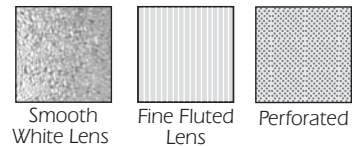

Basket Options