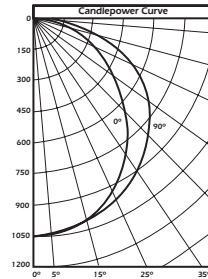

KC2175 Reflector and Lens Combination

KC2175 White 4' Reflector with Perforated Basket