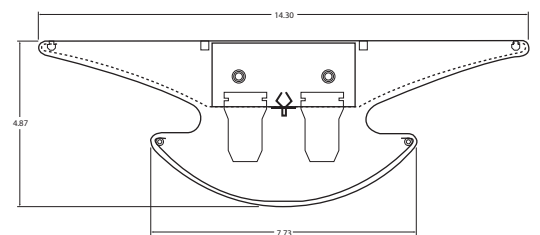

# Ordering Information

Catalog No.	Description
<b>KC2100 Series — URBANUS</b>	
KC21WR4 KC21WPR4 KC21WR8 KC21WPR8	KC2125 White 4' Reflector Kit KC2125 White 4' Perforated Reflector Kit KC2125 White 8' Reflector Kit KC2125 White 8' Perforated Reflector Kit
KC21WPB4 KC21WSWA4 KC21WFL4 KC21WPB8 KC21WSWA8 KC21WFL8	KC2150 White 4' Perforated Basket Kit KC2150 White 4' Smooth White Acrylic Lens Kit KC2150 White 4' White Fluted Lens Kit KC2150 White 8' Perforated Basket Kit KC2150 White 8' Smooth White Acrylic Lens Kit KC2150 White 8' White Fluted Lens Kit
KC21WRPB4 KC21WRSWA4 KC21WRFL4 KC21WRPB8 KC21WRSWA8 KC21WRFL8	KC2175 White 4' Reflector with Perforated Basket Kit KC2175 White 4' Reflector with Smooth White Acrylic Lens Kit KC2175 White 4' Reflector with Fluted Lens Kit KC2175 White 8' Reflector with Perforated Basket Kit KC2175 White 8' Reflector with Smooth White Acrylic Lens Kit KC2175 White 8' Reflector with Fluted Lens Kit
KC21WPRPB4 KC21WPRSWA4 KC21WPRFL4 KC21WPRPB8 KC21WPRSWA8 KC21WPRFL8	KC2175 White 4' Perf Reflector with Perf Basket Kit KC2175 White 4' Perf Reflector with Smooth White Lens Kit KC2175 White 4' Perf Reflector with Fluted Lens Kit KC2175 White 8' Perf Reflector with Perf Basket Kit KC2175 White 8' Perf Reflector with Smooth White Lens Kit KC2175 White 8' Perf Reflector with Fluted Lens Kit
KC21CRM	KC2100 Series Continuous Row Mount Kit
<b>KC2200 Indirect Series — Alveus</b>	
KC22WIPB2 KC22WIPB4 KC22WIPB8 KC22CRM	KC2225 White 2' Indirect Perforated Basket Assembly KC2225 White 4' Indirect Perforated Basket Assembly KC2225 White 8' Indirect Perforated Basket Assembly KC2200 Series Continuous Row Mounting Kit
<b>KC2300 Direct / Indirect Series — Pegasus</b>	
KC23WRW2PB KC23WRW2FL KC23WRW2SWA KC23WRW4PB KC23WRW4FL KC23WRW4SWA	KC2300 White 2' Direct / Indirect Reflector with Perforated Basket Kit KC2300 White 2' Direct / Indirect Reflector with Fluted Lens Kit KC2300 White 2' Direct / Indirect Reflector with Smooth White Lens Kit KC2300 White 4' Direct / Indirect Reflector with Perforated Basket Kit KC2300 White 4' Direct / Indirect Reflector with Fluted Lens Kit KC2300 White 4' Direct / Indirect Reflector with Smooth White Lens Kit
<b>Accessories / Options</b>	
KC22PFS4 KC22NPF4 PCSJTW6 PCSJTW8 KC2S4 KC2S8	KC2200 Series Adjustable Cable / Cord Installation for T-Bar (power) KC2200 Series Adjustable Cable Installation for T-Bar (non-power) 6' Stock power cords, 18 gauge, 3 wire, 300v max 8' Stock power cords, 18 gauge, 3 wire, 300v max 4' Socket Conversion Includes (2) Universal End Plates 8' Socket Conversion Includes (2) Universal End Plates, (1) 2-Lamp Center Socket Plate and (1) 1-Lamp Center Socket Plate