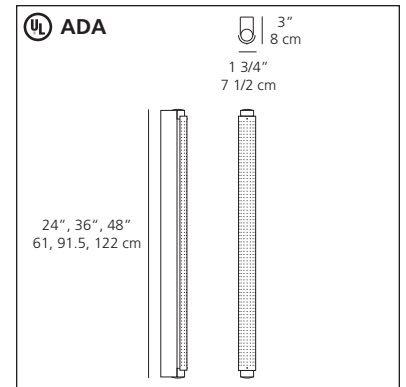

Basic strip 24-36-48 wall

Ron Rezek

Wall mounted luminaires for direct linear fluorescent lighting, particularly suited for bathroom mirror applications.

- linear exposed fluorescent lamp
- body in aluminum extrusion with natural anodized finish or matte white powder coated finish
- end caps in chrome, silver, or white finish
- mounting to standard electrical junction boxes at center of luminaire
- optional clip-on perforated diffuser screen in anodized aluminum
- fixture supplied with a white powder coated cover plate for mounting to standard electrical junction boxes, and also with fitting for optional "pig-tail" conduit mounting without cover plate, directly to wall surface

fluorescent source

- 1 x 17W (G13/T8).....

Basic strip 36 wall

fluorescent source

- 1 x 25W (G13/T8).....

Basic strip 48 wall

fluorescent source

- 1 x 32W (G13/T8).....

**Basic strip 24-36-48 wall
(perforated diffuser screen option)**