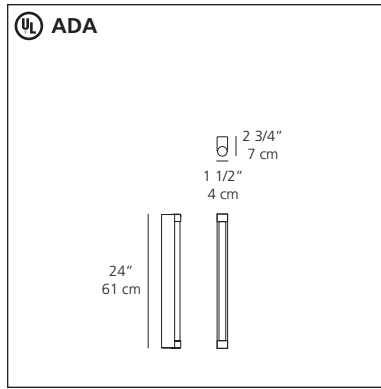

Basic strip 24 wall

fluorescent source

- 1 x 17W (G13/T8).....