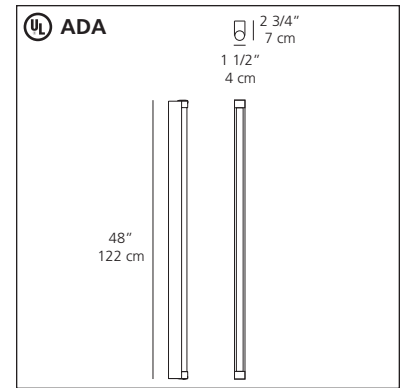

Basic strip 24-36-48 wall

Ron Rezek

Wall mounted luminaires for direct linear fluorescent lighting, particularly suited for bathroom mirror applications.

- linear exposed fluorescent lamp
- body in aluminum extrusion with natural anodized finish or matte white powder coated finish
- end caps in chrome, silver, or white finish
- mounting to standard electrical junction boxes at center of luminaire
- optional clip-on perforated diffuser screen in anodized aluminum
- fixture supplied with a white powder coated cover plate for mounting to standard electrical junction boxes, and also with fitting for optional "pig-tail" conduit mounting without cover plate, directly to wall surface

fluorescent source

- 1 x 17W (G13/T8).....

Basic strip 36 wall

fluorescent source

- 1 x 25W (G13/T8).....

Basic strip 48 wall

fluorescent source

- 1 x 32W (G13/T8).....

**Basic strip 24-36-48 wall
(perforated diffuser screen option)**