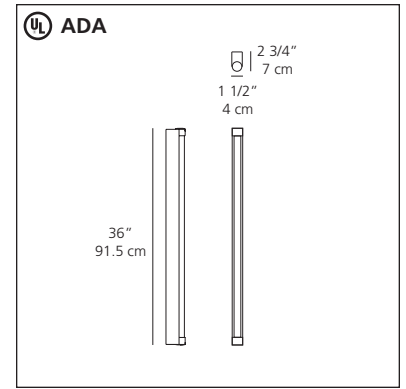

Basic strip 36 wall

fluorescent source

- 1 x 25W (G13/T8).....