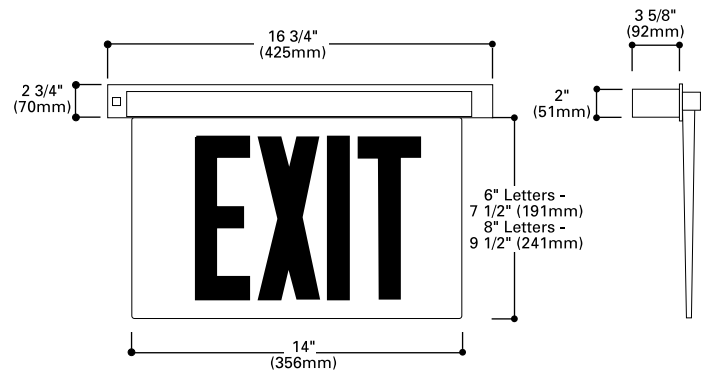

ATLITE

MARATHON Recessed

Aluminum Trim Recessed
AC Only or Self-Powered
LED Edgelit Exit Sign

EXIT LIGHTING

- Dual 120/277 VAC 60Hz input
- Long life energy efficient LED lamps
- Solid-state voltage charger and switching in self-powered version
- Brownout circuit; test switch/power indicator light in self-powered version
- 18 gauge steel recessed housing with conduit knockouts
- Recessed housing available for ceiling or wall mounting
- Adjustable hanger bars
- Connectors facilitate quick installation and maintenance
- Injection molded high-impact acrylic panel
- NFPA 101 compliant chevron directional indicators (when specified)
- Torsion springs secure trim plate to housing – no visible mounting hardware
- Sealed maintenance-free, long life nickel cadmium battery in self-powered version
- Meets or exceeds all current UL924 requirements, Life Safety Code, NFPA 101, NEC/OSHA and most state and local codes
- Local 3 IBEW

DIMENSIONS

ORDERING INFORMATION

COMPLETE UNIT

Operation	Mounting	Number of Faces	Letter Size	Letter/Panel Color	Trim Finish	Arrow Direction
A AC only	C Ceiling	1 Single	6 6"	RC Red on Clear (single face only)	SA Satin Alum	AL Arrow Left
S Self-powered	W Wall	2 Double	8 8"	RW Red on White	PA Pol. Alum	AR Arrow Right
				RM Red on Mirror Mylar	BR Pol. Brass	LR Double Face Arrows
				GC Green on Clear (single face only)	BZ Bronze	DH Double Headed Arrows
				GW Green on White	BK Pol. Black	
					WH White	