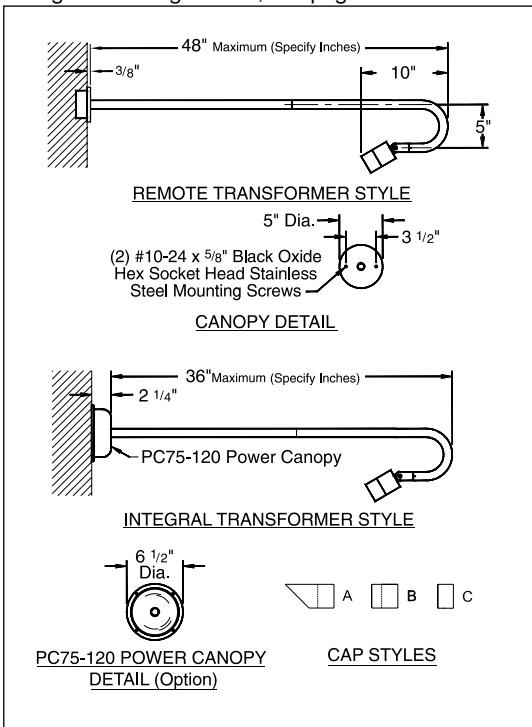

See page 96 for additional Power Canopy details.

CATALOG NUMBER LOGIC

Example: SN - 8 - WHW - 9 - 11 - A - 30" - B - PC75-120

Series SN   **Lamp Type** 8   **Finish** WHW   **Shielding** 9   **Cap Style** 11   **Projection From Wall** A   **Style** 30"   **Options** B - PC75-120

0 - By others	16 - EYS(42W), 25° N. Flood
1 - ESX(20W), 12° Spot	17 - EYP(42W), 40° Flood
2 - BAB(20W), 40° Flood	6 - EXT(50W), 13° Spot
3 - FRB(35W), 12° Spot	7 - EXZ(50W), 26° N. Flood
4 - FRA(35W), 23° N. Flood	8 - EXN(50W), 40° Flood
5 - FMW(35W), 40° Flood	9 - FNV(50W), 60° W. Flood
15 - EYR(42W), 12° Spot	

Powder Coat Color	Satin	Wrinkle
Bronze	BZP	BZW
Black	BLP	BLW
White(Gloss)	WHP	WHW
Aluminum	SAP	---
Verde	---	VER

Lens Type
9 - Clear (Standard), 10 - Spread, 12 - Soft Focus, 13 - Rectilinear

Shielding
11 - Honeycomb Baffle

Cap Style
A - 45°, B - 90°, C - Flush (Standard)

Projection From Wall (Specify Inches)
18", 24", 30", 36" or *48" *(Not available with PC75-120 option)

Style
B - 180° Radius

Options
PC75-120 - Power Canopy™ with 75VA Transformer
(For use with maximum 36" length.)