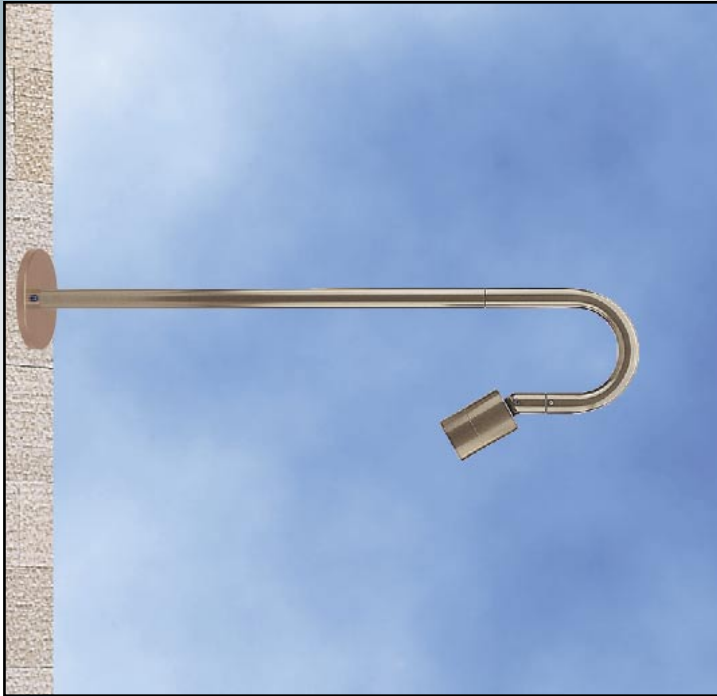

# Sign Star™ Style 'B'

**Sign Star™ Style 'B'** will add its own unique architectural look to any sign lighting application. The contemporary styling can mount unobtrusively to most building facades. By specifying the rectilinear lens, the lighting designer can produce rectangular geometry on most signage. The one inch machined-aluminum stem and Nite Star™ fixture will provide years of trouble free performance. Sign Star can be specified for either remote or integral transformer applications and can be aimed in either an up or down lighting position. It is available in three cutoff styles: A, B, and C.

## Features

- Tamper proof design.
- 1" diameter machined aluminum stem with stainless steel hardware.
- Aluminum canopy. (Box gasket by others.)
- Utilizes machined aluminum Nite Star™.
-  &  Listed with MR16 lamps to 50 watts.
- For remote transformers, see page 97.

Powder Coat Color	Satin	Wrinkle
Bronze	BZP	BZW
Black	BLP	BLW
White(Gloss)	WHP	WHW
Aluminum	SAP	---
Verde	---	VER

**Lens Type**  
9 - Clear (Standard), 10 - Spread, 12 - Soft Focus, 13 - Rectilinear

**Shielding**  
11 - Honeycomb Baffle

**Cap Style**  
A - 45°, B - 90°, C - Flush (Standard)

**Projection From Wall** (Specify Inches)  
18", 24", 30", 36" or \*48" \*(Not available with PC75-120 option)

**Style**  
B - 180° Radius

**Options**  
PC75-120 - Power Canopy™ with 75VA Transformer  
(For use with maximum 36" length.)