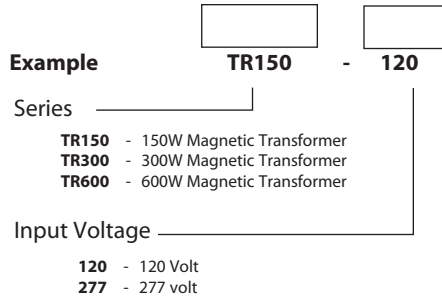

Magnetic Transformer

TR SERIES

PROJECT:	
TYPE:	
CATALOG NUMBER:	
SOURCE:	
NOTES:	

CATALOG NUMBER LOGIC