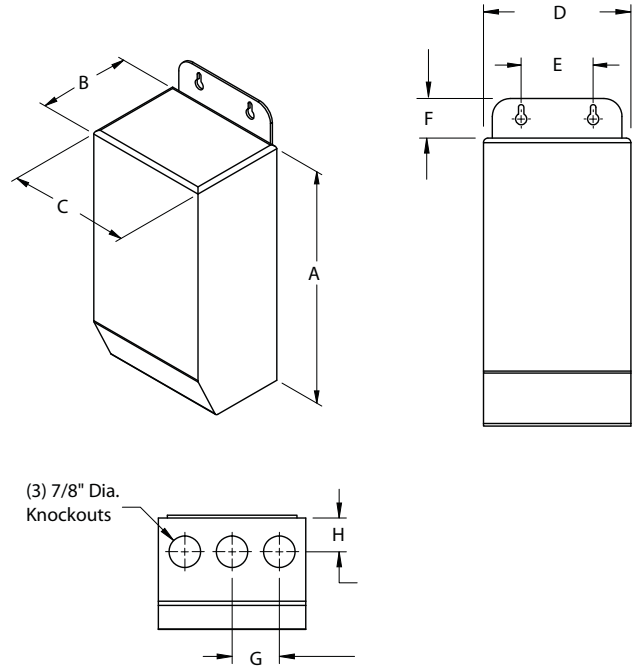

## DIMENSIONS

## TRANSFORMER DATA

Series	Input Voltage	Max. Load	Weight	Height A	Depth B	C	D	E	F	G	H
TR150	120V	150W	6 lbs.	8"	3-3/32"	4-3/32"	5-1/2"	4-1/8"	1-1/8"	1-5/16"	15/16"
TR300	120V	300W	7.13 lbs.	8"	3-3/32"	4-3/32"	5-1/2"	4-1/8"	1-1/8"	1-5/16"	15/16"
TR600	120V	600W	14.9 lbs.	9-13/32"	4-3/32"	4-19/32"	5-3/4"	4-5/8"	1-1/16"	1-1/2"	1-1/4"
TR150	277V	150W	6 lbs.	8"	3-3/32"	4-3/32"	5-1/2"	4-1/8"	1-1/8"	1-5/16"	15/16"
TR300	277V	300W	7.13 lbs.	8"	3-3/32"	4-3/32"	5-1/2"	4-1/8"	1-1/8"	1-5/16"	15/16"
TR600	277V	600W	14.9 lbs.	9-13/32"	4-3/32"	4-19/32"	5-3/4"	4-5/8"	1-1/16"	1-1/2"	1-1/4"