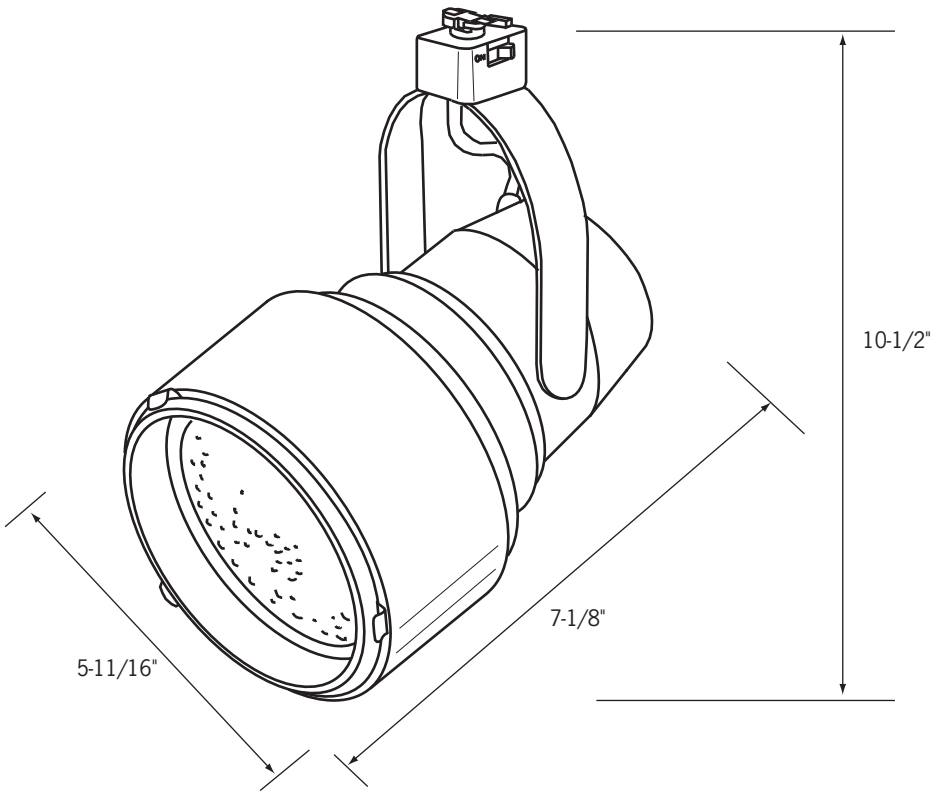

CTL5038
DRAMA
series
PAR38
Line Voltage Track Fixture

Catalog No. _____

Type _____

Project _____

Specifications/Features

Fixture

Stepped back design creates a minimal size impression. Fixture design conceals lamp (if PAR30LN is used, the lamp face will be even with aperture). Integral ON/OFF switch and track polarity indicator are standard. Will accept (2) LF38 lenses within the aperture sleeve. (1) LF40 lens, Egg Crate Louver (LA-39) or Barn Doors (BD40) can sit within the FA-40 accessory holder.

Lamp

(1) 250W PAR38 lamp (max); 120V, E26 medium skirted base.

Warranty

This fixture is covered by Con-Tech's full one (1) year replacement guarantee after date of purchase.

Listing

cULus listed. Suitable for dry locations.

Ordering Information

Example Order: —

Fixture

CTL5038

Finish

B - Black
P - White
S - Silver

Accessory Holder

FA-40-(B, P, S)

Accessories

For Use Within Aperture Sleeve:
LF38 - A, B, CL, G, LB, R, RO, Y, 73, LS, SL, UV
 4-7/8" Dia. tempered glass lenses

For Use With Accessory Holder:
LF40 - A, B, CL, G, LB, R, RO, Y, 73, LS, SL, UV
 5-7/16" Dia. tempered glass lenses