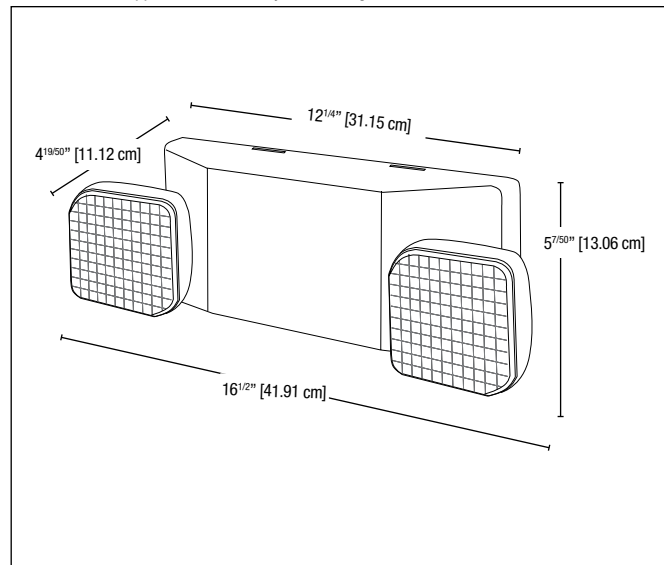

Outline and Dimensions

Dimensions are approximate and subject to change.

Accessories (order as a separate item)

Description	Add Suffix
Replacement battery	860.0018-E
Replacement lamp (standard)	570.0012-E
Vandal shield	VRS.BB
Vandal shield (NEMA 4X)	VRSBB.4X
Wire Guard (heads in any position)	WG10-E

How to Order

Series	Light Heads	Capacity Indicator
EL= Self-powered	-2SQ= Standard lamp 6V-5.4W Incandescent	Blank= No remote capacity R= 11 watts remote capacity* *Do not exceed rated unit capacity

EXAMPLE: EL-2SQR