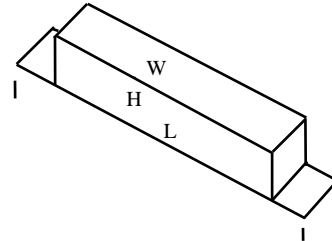

<i>APPLICATION / MECHANICAL</i>	
RATED	TYPE 1 OR 2 OUTDOOR
BLACK / WHITE WIRES	18 INCHES
RED POWER WIRES	36 INCHES
YELLOW POWER WIRE	36 INCHES
BALLAST SIZE	H 1", W 1-3/4", L 13.3"
BALLAST WEIGHT	26.4 OZ
CASE QUANTITY	25 BALLASTS
CASE WEIGHT	41.25 lbs