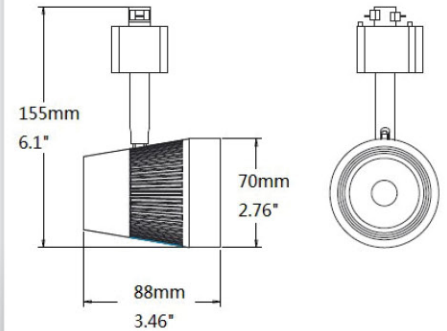

### DIMENSIONS

PRO

- 625 lumen output 8W replaces 75W PAR30 halogen
- High efficacy 71 LPW in Warm White
- Sleek design, integrated driver
- 350° horizontal and 90° vertical adjustment
- Smooth face MirOptic lens