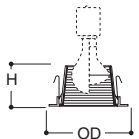

Accessory
H1999
Socket Extender

Height: 2-5/8" [67mm]
OD: 5-1/16" [129mm]

993PB
Polished Brass with Black Baffle

993W
White Trim with White Baffle

993P
White Trim with Black Baffle

993AC
Antique Copper with Black Baffle