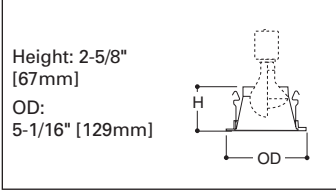

HALO®

H99T

H99RT

H99ICT

999 Reflector

- Die cast trim ring with metal reflector
- For general lighting
- Lamps:

H99T H99RT H99ICT	40W R16, 40W A19, 50W R20, 50W PAR20

999MB
White Trim with Black Reflector

999RG
White Trim with Gold Reflector

999
White Trim with Clear Reflector