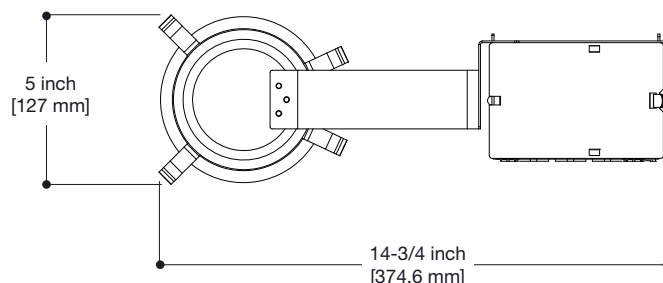

Energy Data

Min. Starting Temp 0°C	Sound Rating Class P
EMI/RFI Emissions FCC 47CFR Part 18 Consumer Limits	
Input Frequency 60 Hz	Power Factor > 0.50
THD < 150%	Input Voltage 120V
Crest Factor < 1.58	Ballast Factor 1.0
13W	Input Power 15W
	Input Current 0.26A max

airtite™