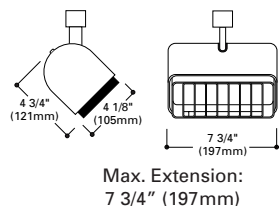

FRAMING PROJECTOR

Max. Extension:
11 1/2" (292mm)

L2756 Low Voltage Framing Projector with Integral 12V Electronic Transformer

Notes: Not for use with Four Circuit Trac

Finish: White (P), Black (MB)

Lamp: 75W 12V MR16

Accessories: L256 Iris

L2756 Framing Projector -Illumination on Vertical Plane

Lamp Type	Lamp Beam	Distance From Wall	Aiming Angle	Beam Length	Beam Width	Beam Distance From Ceiling	Max Footcandles	Lamp Type	Lamp Beam	Distance From Wall	Aiming Angle	Beam Length	Beam Width	Beam Distance From Ceiling	Max Footcandles
75W EYC	42°	2'	30°	17"	15"	14"	155	50W EXZ	27°	2'	30°	37"	29"	15"	30
			45°	25"	24"	22"	88				45°	30"	15"	22"	96
			60°	50"	39"	32"	35				60°	57"	20"	34"	38
	3'	30°	27"	21"	16"	58	3'		30°	31"	24"	16"	54		
		45°	40"	25"	30"	33			45°	51"	27"	26"	29		
		60°	40"	31"	18"	29			60°	42"	31"	18"	28		
75W EYF	14°	2'	30°	18"	14"	15"	270	50W EXT	14°	2'	30°	19"	15"	14"	178
			45°	32"	16"	22"	139				45°	28"	16"	21"	95
			60°	58"	19"	32"	64				60°	59"	20"	32"	45
	3'	30°	32"	24"	17"	91	3'		30°	30"	24"	16"	62		
		45°	48"	25"	28"	55			45°	51"	27"	26"	30		
		60°	44"	33"	19"	48			60°	46"	34"	17"	30		
50W EXN	40°	2'	30°	17"	13"	15"	156								
			45°	26"	15"	22"	82								
			60°	50"	19"	31"	36								
	3'	30°	27"	21"	17"	56									
		45°	47"	21"	28"	30									
		60°	50"	19"	31"	36									

Width and length of beam is measured to visual cutoff.
Width and length can be adjusted to fit object by using built in shutters or L256 accessory iris lens.
The DD value is the distance from ceiling to top edge of beam.
Footcandle values are averages of lamps from different manufacturers as measured at center of beam.

WALL WASHERS

Max. Extension:
7 3/4" (197mm)

L1751 Wall Washer with Black Louver

Notes: Provides broad uniform illumination

Finish: White with Black Louver (P)

Lamp: 100W A19, 150W A21

Max. Extension:
6 1/2" (165mm)