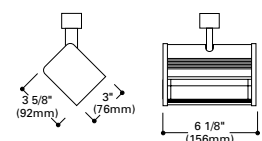

Accessories: L256 Iris

L2756 Framing Projector -Illumination on Vertical Plane

Lamp Type	Lamp Beam	Distance From Wall	Aiming Angle	Beam Length	Beam Width	Beam Distance From Ceiling	Max Footcandles	Lamp Type	Lamp Beam	Distance From Wall	Aiming Angle	Beam Length	Beam Width	Beam Distance From Ceiling	Max Footcandles
75W EYC	42°	2'	30°	17"	15"	14"	155	50W EXZ	27°	2'	30°	37"	29"	15"	30
			45°	25"	24"	22"	88				45°	30"	15"	22"	96
			60°	50"	39"	32"	35				60°	57"	20"	34"	38
	3'	30°	27"	21"	16"	58	3'		30°	31"	24"	16"	54		
		45°	40"	25"	30"	33			45°	51"	27"	26"	29		
		60°	40"	31"	18"	29			60°	42"	31"	18"	28		
75W EYF	14°	2'	30°	18"	14"	15"	270	50W EXT	14°	2'	30°	19"	15"	14"	178
			45°	32"	16"	22"	139				45°	28"	16"	21"	95
			60°	58"	19"	32"	64				60°	59"	20"	32"	45
	3'	30°	32"	24"	17"	91	3'		30°	30"	24"	16"	62		
		45°	48"	25"	28"	55			45°	51"	27"	26"	30		
		60°	44"	33"	19"	48			60°	46"	34"	17"	30		
50W EXN	40°	2'	30°	17"	13"	15"	156								
			45°	26"	15"	22"	82								
			60°	50"	19"	31"	36								
	3'	30°	27"	21"	17"	56									
		45°	47"	21"	28"	30									
		60°	50"	19"	31"	36									

Width and length of beam is measured to visual cutoff.
Width and length can be adjusted to fit object by using built in shutters or L256 accessory iris lens.
The DD value is the distance from ceiling to top edge of beam.
Footcandle values are averages of lamps from different manufacturers as measured at center of beam.

WALL WASHERS

Max. Extension:
7 3/4" (197mm)

L1751 Wall Washer with Black Louver

Notes: Provides broad uniform illumination

Finish: White with Black Louver (P)

Lamp: 100W A19, 150W A21

Max. Extension:
6 1/2" (165mm)