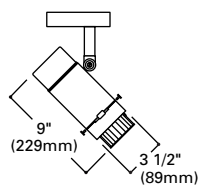

FRAMING PROJECTOR

Max. Extension:
11 1/2" (292mm)

L2756 Low Voltage Framing Projector with Integral 12V Electronic Transformer

Notes: Not for use with Four Circuit Trac

Finish: White (P), Black (MB)

Lamp: 75W 12V MR16

Accessories: L256 Iris

L2756 Framing Projector -Illumination on Vertical Plane

Lamp Type	Lamp Beam	Distance From Wall	Aiming Angle	Beam Length	Beam Width	Beam Distance From Ceiling	Max Footcandles	Lamp Type	Lamp Beam	Distance From Wall	Aiming Angle	Beam Length	Beam Width	Beam Distance From Ceiling	Max Footcandles
75W EYC	42°	2'	30°	17"	15"	14"	155	50W EXZ	27°	2'	30°	37"	29"	15"	30
			45°	25"	24"	22"	88				45°	30"	15"	22"	96
			60°	50"	39"	32"	35				60°	57"	20"	34"	38
	3'	30°	27"	21"	16"	58	3'		30°	31"	24"	16"	54		
		45°	40"	25"	30"	33			45°	51"	27"	26"	29		
		60°	40"	31"	18"	29			60°	42"	31"	18"	28		
75W EYF	14°	2'	30°	18"	14"	15"	270	50W EXT	14°	2'	30°	19"	15"	14"	178
			45°	32"	16"	22"	139				45°	28"	16"	21"	95
			60°	58"	19"	32"	64				60°	59"	20"	32"	45
	3'	30°	32"	24"	17"	91	3'		30°	30"	24"	16"	62		
		45°	48"	25"	28"	55			45°	51"	27"	26"	30		
		60°	44"	33"	19"	48			60°	46"	34"	17"	30		
50W EXN	40°	2'	30°	17"	13"	15"	156								
			45°	26"	15"	22"	82								
			60°	50"	19"	31"	36								
	3'	30°	27"	21"	17"	56									
		45°	47"	21"	28"	30									
		60°	50"	19"	31"	36									

Width and length of beam is measured to visual cutoff.
Width and length can be adjusted to fit object by using built in shutters or L256 accessory iris lens.
The DD value is the distance from ceiling to top edge of beam.
Footcandle values are averages of lamps from different manufacturers as measured at center of beam.

WALL WASHERS

Max. Extension:
7 3/4" (197mm)

L1751 Wall Washer with Black Louver

Notes: Provides broad uniform illumination

Finish: White with Black Louver (P)

Lamp: 100W A19, 150W A21

Max. Extension:
6 1/2" (165mm)