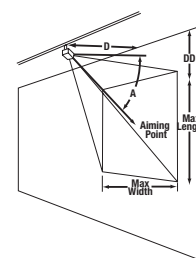

FRAMING PROJECTOR

Max. Extension:
11 1/2" (292mm)

L2756 Low Voltage Framing Projector with Integral 12V Electronic Transformer

Notes: Not for use with Four Circuit Trac

Finish: White (P), Black (MB)

Lamp: 75W 12V MR16

Accessories: L256 Iris

L2756 Framing Projector -Illumination on Vertical Plane

Lamp Type	Lamp Beam	Distance From Wall	Aiming Angle	Beam Length	Beam Width	Beam Distance From Ceiling	Max Footcandles	Lamp Type	Lamp Beam	Distance From Wall	Aiming Angle	Beam Length	Beam Width	Beam Distance From Ceiling	Max Footcandles
75W EYC	42°	2'	30°	17"	15"	14"	155	50W EXZ	27°	2'	30°	37"	29"	15"	30
			45°	25"	24"	22"	88				45°	30"	15"	22"	96
			60°	50"	39"	32"	35				60°	57"	20"	34"	38
	3'	30°	27"	21"	16"	58	3'		30°	31"	24"	16"	54		
		45°	40"	25"	30"	33			45°	51"	27"	26"	29		
		60°	40"	31"	18"	29			60°	42"	31"	18"	28		
75W EYF	14°	2'	30°	18"	14"	15"	270	50W EXT	14°	2'	30°	19"	15"	14"	178
			45°	32"	16"	22"	139				45°	28"	16"	21"	95
			60°	58"	19"	32"	64				60°	59"	20"	32"	45
	3'	30°	32"	24"	17"	91	3'		30°	30"	24"	16"	62		
		45°	48"	25"	28"	55			45°	51"	27"	26"	30		
		60°	44"	33"	19"	48			60°	46"	34"	17"	30		
50W EXN	40°	2'	30°	17"	13"	15"	156								
			45°	26"	15"	22"	82								
			60°	50"	19"	31"	36								
	3'	30°	27"	21"	17"	56									
		45°	47"	21"	28"	30									
		60°	50"	19"	31"	36									

Width and length of beam is measured to visual cutoff.
Width and length can be adjusted to fit object by using built in shutters or L256 accessory iris lens.
The DD value is the distance from ceiling to top edge of beam.
Footcandle values are averages of lamps from different manufacturers as measured at center of beam.