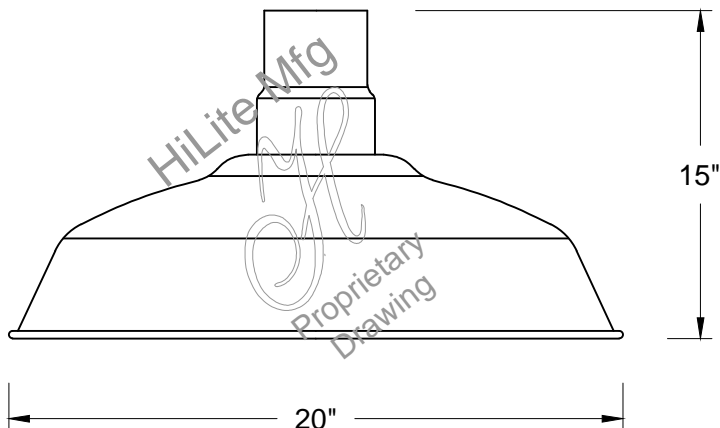

HI-LITE MFG. CO., INC

13450 Monte Vista Avenue
Chino, California 91710
Telephone: (909) 465-1999
Toll Free: (800) 465-0211
Fax: (909) 465-0907
web: www.hilitemfg.com
e-mail: sales@hilitemfg.com

H-15120 Warehouse Shade Collection

Job Name:	_____
Type:	_____
Quantity:	_____

FINISH -Multi-stage pretreatment procedure using materials of polyester/polished powder coat, baking enamel liquid, raw metals, and galvanized finishes.

Standard Finishes are: 91(Black), 93(White), 95(Dark Green), 96(Galvanized), BR47(Powder Coat Rust), BK01(Black Texture), GN20(Powder Coat Patina).

Upgraded Finishes are: 29, 66, 82, 90, 92, 94, 97, 99, 100, 103, 104, 105, 110, 112, 113, 114, 115, 117, 118, 119, 120, 127, 128, 129, 133, 134, 135, 136, 138, 139, 140, 11, 98, 101, 102, 137, 121, 122, 123, 124, 125, 126, 01, 22, 25, 33, 77, 89, 24, 44, 48, 49, 15, 16, 55.

(Custom finishes available).

For interior finish of fixture refer to color chart on pages 344-348.

MOUNTING - Cord, Stem, Arm, and Flush mounting available.

ACCESSORIES - CGU(Cast Guard and Glass), LCGU(Large Cast Guard and Glass), WGU(Wire Guard and Glass), LWGU(Large Wire Guard and Glass), ARN(Acorn Globe), LARN(Large Acorn Globe), WGR(Wire Guard), SK(Swivel Knuckle) and FX(Flexible tubing for cord mounted fixture only) available.

REFLECTOR - Heavy duty, spun shade, aluminum 6061-0 and/or 1100-0, galvanized 22 gauge, steel 20/22 gauge, copper 032/040 and brass 032/040 construction. Dependant on finish.

SOCKETS/LAMPS - Available in:

Incandescent
- rated 200 watt max/120 volt, medium base.

Compact Fluorescent(CFL)
- rated 13/18/26/32/42/57 watt max/120/277 volt, GX24Q base.

Metal Halide(MH)
- rated 35/50/70/100/150/175 watt max/120/208/240/277 volt, medium base, 4KV socket.

High Pressure Sodium(HPS)
- rated 50/70/100/150 watt max/120/277 volt, medium base.

Light-Emitted Diode (LED)
- rated 20w or 30w LED. See LED specifications for complete part number.

MADE IN THE U.S.A.

Suitable for wet location.
(Except when cord mounted)