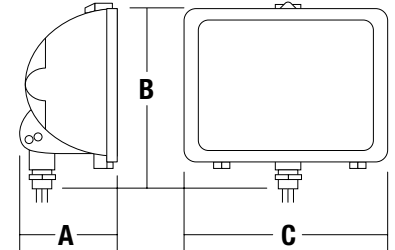

SPECIFICATIONS

- 150 to 500 watt capability
- Die cast aluminum construction for long life
- Single screw door closure for easy installation
- Tempered glass lens protects lamp
- 1/2" cast swivel knuckle fits standard boxes and covers
- Wide, uniform beam for even illumination
- 120 volt lamps are included
- Units offered in dark bronze or white powder paint finish

LISTINGS

- Listed to UL1598 for use in wet locations

Q150X

Q500X/Q300X

| | A | B | C | D |
|--------------------|--------|---------|---------|--------|
| Q150X | 57/16" | 37/8" | 51/2" | 4" |
| | 138 mm | 98 mm | 139 mm | 100 mm |
| Q500X/Q300X | 35/8" | 723/32" | 813/16" | |
| | 92 mm | 196 mm | 227 mm | |

ORDERING INFORMATION

| Catalog Number | Wattage/Voltage | Color | Photometry NEMA/IES H° x V° | Weight lbs. (kg) | EPA ft ² (m ²) |
|----------------|-----------------|--------|-----------------------------------|---------------------|--|
| Lamp Included | | | | | |
| Q-150-B | 150w/120V | Bronze | 6(124°) x 6(124°) | 1.4 (0.6) | .14 (.01) |
| Q-150-W | 150w/120V | White | 6(124°) x 6(124°) | 1.4 (0.6) | .14 (.01) |
| Q-300-B | 300w/120V | Bronze | 6(109°) x 4(66°) | 2.6 (1.2) | .6 (.05) |
| Q-300-W | 300w/120V | White | 6(109°) x 4(66°) | 2.6 (1.2) | .6 (.05) |
| Q-500-B | 500w/120V | Bronze | 6(100°) x 5(86°) | 2.6 (1.2) | .6 (.05) |
| Q-500-W | 500w/120V | White | 6(100°) x 5(86°) | 2.6 (1.2) | .6 (.05) |