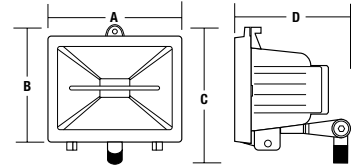

SPECIFICATIONS

- 150 to 500 watt capability
- Die cast aluminum construction for long life
- Single screw door closure for easy installation
- Tempered glass lens protects lamp
- 1/2" cast swivel knuckle fits standard boxes and covers
- Wide, uniform beam for even illumination
- 120 volt lamps are included
- Units offered in dark bronze or white powder paint finish

LISTINGS

- Listed to UL1598 for use in wet locations

Q150X

Q500X/Q300X

| | A | B | C | D |
|--------------------|--------|---------|---------|--------|
| Q150X | 57/16" | 37/8" | 51/2" | 4" |
| | 138 mm | 98 mm | 139 mm | 100 mm |
| Q500X/Q300X | 35/8" | 723/32" | 813/16" | |
| | 92 mm | 196 mm | 227 mm | |

ORDERING INFORMATION

| Catalog Number | Wattage/Voltage | Color | Photometry NEMA/IES H° x V° | Weight lbs. (kg) | EPA ft ² (m ²) |
|----------------|-----------------|--------|-----------------------------------|---------------------|--|
| Lamp Included | | | | | |
| Q-150-B | 150w/120V | Bronze | 6(124°) x 6(124°) | 1.4 (0.6) | .14 (.01) |
| Q-150-W | 150w/120V | White | 6(124°) x 6(124°) | 1.4 (0.6) | .14 (.01) |
| Q-300-B | 300w/120V | Bronze | 6(109°) x 4(66°) | 2.6 (1.2) | .6 (.05) |
| Q-300-W | 300w/120V | White | 6(109°) x 4(66°) | 2.6 (1.2) | .6 (.05) |
| Q-500-B | 500w/120V | Bronze | 6(100°) x 5(86°) | 2.6 (1.2) | .6 (.05) |
| Q-500-W | 500w/120V | White | 6(100°) x 5(86°) | 2.6 (1.2) | .6 (.05) |