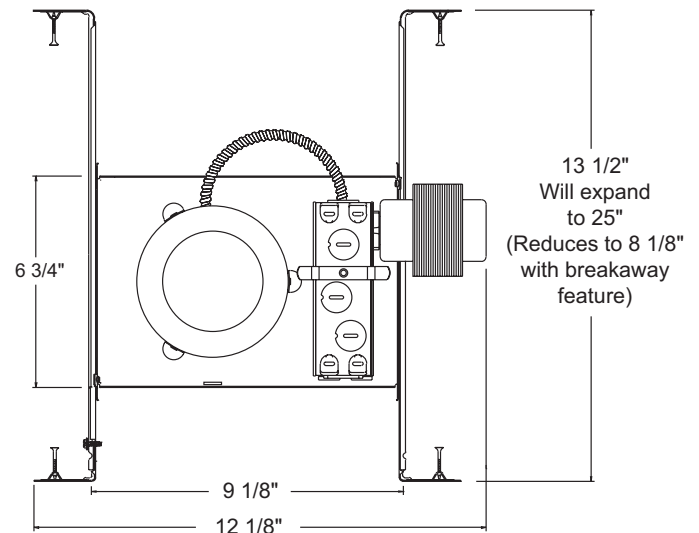

Junction Box Pre-wired junction box provided with (5) 1/2" and (1) 3/4" knockouts, (4) Non-metallic sheathed cable connectors and ground wire, U.L. listed/CSA certified for through-branch wiring, maximum 8 No. 12 AWG 90° C branch circuit conductors (4 in, 4 out) • Junction box provided with removable access plates • Knockouts equipped with pryout slots.

Mounting Frame 22-gauge die-formed galvanized steel mounting frame • 10 1/4" L x 5 3/4" W, (excluding bar hangers) • Rough-in section (junction box, mounting frame, housing and bar hangers) fully assembled for ease of installation.

Housing TC housing, 22-gauge galvanized steel • Housing is vertically adjustable to accommodate up to a 1 1/4" ceiling thickness.

DIMENSIONS

4 1/2" CEILING CUTOUT

ACCESSORIES

Catalog No.	Description
4TSA	Torsion Spring Adapter (for original style housing)

To order, specify catalog number.

PRODUCT CODES

Catalog Number	Input Voltage	Lamp Rating (max.)
TC44	120V	12V 50W MR16