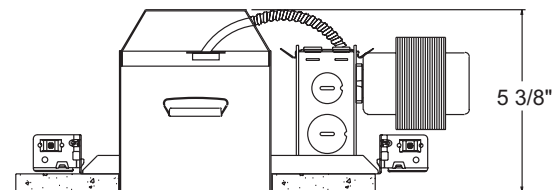

Junction Box Pre-wired junction box provided with (5) 1/2" and (1) 3/4" knockouts, (4) Non-metallic sheathed cable connectors and ground wire, U.L. listed/CSA certified for through-branch wiring, maximum 8 No. 12 AWG 90° C branch circuit conductors (4 in, 4 out) • Junction box provided with removable access plates • Knockouts equipped with pryout slots.

Mounting Frame 22-gauge die-formed galvanized steel mounting frame • 10 1/4" L x 5 3/4" W, (excluding bar hangers) • Rough-in section (junction box, mounting frame, housing and bar hangers) fully assembled for ease of installation.

Housing TC housing, 22-gauge galvanized steel • Housing is vertically adjustable to accommodate up to a 1 1/4" ceiling thickness.

DIMENSIONS

4 1/2" CEILING CUTOUT

ACCESSORIES

Catalog No.	Description
4TSA	Torsion Spring Adapter (for original style housing)

To order, specify catalog number.

PRODUCT CODES

Catalog Number	Input Voltage	Lamp Rating (max.)
TC44	120V	12V 50W MR16