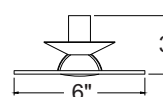

Luminous Disc Shade

Catalog Number and Finish	Lamp
TLP328AMBER	12V or 24V, 50W max. MR16CG
TLP328COBALT	12V or 24V, 50W max. MR16CG
TLP328FROST	12V or 24V, 50W max. MR16CG