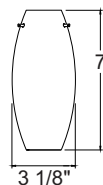

Ellipse Glass Shade

Catalog Number and Finish	Lamp
TLP322COBALT	12V or 24V, 50W max. T4 Halogen G4-GY6.35 Bi-Pin Capsule
TLP322OPAL	12V or 24V, 50W max. T4 Halogen G4-GY6.35 Bi-Pin Capsule
TLP322PISTACHIO	12V or 24V, 50W max. T4 Halogen G4-GY6.35 Bi-Pin Capsule
TLP322ROUGE	12V or 24V, 50W max. T4 Halogen G4-GY6.35 Bi-Pin Capsule
TLP322SUNSETGOLD	12V or 24V, 50W max. T4 Halogen G4-GY6.35 Bi-Pin Capsule