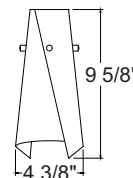

Luminous Wrap Shade

Catalog Number and Finish	Material	Lamp
TLP316FROST	Nomex®	12V or 24V, 50W max. T4 Halogen G4-GY6.35 Bi-Pin Capsule or MR16CG
TLP316ORANGEPEEL	Polycarbonate	12V or 24V, 50W max. T4 Halogen G4-GY6.35 Bi-Pin Capsule or MR16CG
TLP316PARCHMENT	Polycarbonate	12V or 24V, 50W max. T4 Halogen G4-GY6.35 Bi-Pin Capsule or MR16CG