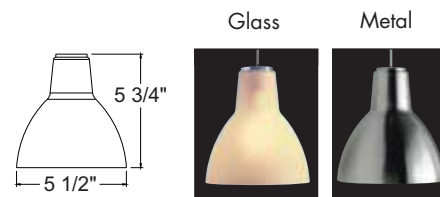

Catalog Number and Finish	Lamp
TLP320INFERNO	12V or 24V, 50W max. T4 Halogen G4-GY6.35 Bi-Pin Capsule
TLP320MAIZE	12V or 24V, 50W max. T4 Halogen G4-GY6.35 Bi-Pin Capsule
TLP320OPAL	12V or 24V, 50W max. T4 Halogen G4-GY6.35 Bi-Pin Capsule
TLP320PISTACHIO	12V or 24V, 50W max. T4 Halogen G4-GY6.35 Bi-Pin Capsule

Ellipse Glass Shade

Catalog Number and Finish	Lamp
TLP322COBALT	12V or 24V, 50W max. T4 Halogen G4-GY6.35 Bi-Pin Capsule
TLP322OPAL	12V or 24V, 50W max. T4 Halogen G4-GY6.35 Bi-Pin Capsule
TLP322PISTACHIO	12V or 24V, 50W max. T4 Halogen G4-GY6.35 Bi-Pin Capsule
TLP322ROUGE	12V or 24V, 50W max. T4 Halogen G4-GY6.35 Bi-Pin Capsule
TLP322SUNSETGOLD	12V or 24V, 50W max. T4 Halogen G4-GY6.35 Bi-Pin Capsule

Cylinder Glass Shade

Catalog Number and Finish	Lamp
TLP324MAIZE	12V or 24V, 50W max. T4 Halogen G4-GY6.35 Bi-Pin Capsule or MR16CG
TLP324OPAL	12V or 24V, 50W max. T4 Halogen G4-GY6.35 Bi-Pin Capsule or MR16CG

RLM Glass & Metal Shade

Catalog Number and Finish	Lamp
TLP326MAIZE	12V or 24V, 50W max. T4 Halogen G4-GY6.35 Bi-Pin Capsule or MR16CG
TLP326OPAL	12V or 24V, 50W max. T4 Halogen G4-GY6.35 Bi-Pin Capsule or MR16CG

Catalog Number and Finish	Lamp
TLP327COPPERPATINA	12V or 24V, 50W max. T4 Halogen G4-GY6.35 Bi-Pin Capsule or MR16CG
TLP327MIDNIGHT	12V or 24V, 35W max. T4 Halogen G4-GY6.35 Bi-Pin Capsule or MR16CG
TLP327NATURAL	12V or 24V, 50W max. T4 Halogen G4-GY6.35 Bi-Pin Capsule or MR16CG