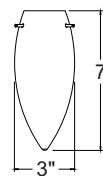

Flame Glass Shade

Catalog Number and Finish	Lamp
TLP320INFERNO	12V or 24V, 50W max. T4 Halogen G4-GY6.35 Bi-Pin Capsule
TLP320MAIZE	12V or 24V, 50W max. T4 Halogen G4-GY6.35 Bi-Pin Capsule
TLP320OPAL	12V or 24V, 50W max. T4 Halogen G4-GY6.35 Bi-Pin Capsule
TLP320PISTACHIO	12V or 24V, 50W max. T4 Halogen G4-GY6.35 Bi-Pin Capsule