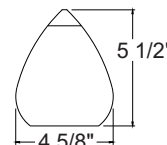

Teardrop Glass Shade

Catalog Number and Finish	Lamp
TLP318GLACIER	12V or 24V, 50W max. T4 Halogen G4-GY6.35 Bi-Pin Capsule or MR16CG
TLP318ICE	12V or 24V, 50W max. T4 Halogen G4-GY6.35 Bi-Pin Capsule or MR16CG
TLP318INFERNO	12V or 24V, 50W max. T4 Halogen G4-GY6.35 Bi-Pin Capsule or MR16CG
TLP318OPAL	12V or 24V, 50W max. T4 Halogen G4-GY6.35 Bi-Pin Capsule or MR16CG
TLP318SUNSETGOLD	12V or 24V, 50W max. T4 Halogen G4-GY6.35 Bi-Pin Capsule or MR16CG