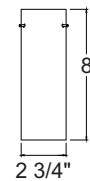

Cylinder Glass Shade

Catalog Number and Finish	Lamp
TLP324MAIZE	12V or 24V, 50W max. T4 Halogen G4-GY6.35 Bi-Pin Capsule or MR16CG
TLP324OPAL	12V or 24V, 50W max. T4 Halogen G4-GY6.35 Bi-Pin Capsule or MR16CG