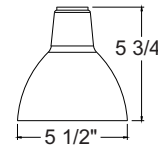

RLM Glass & Metal Shade

Catalog Number and Finish	Lamp
TLP326MAIZE	12V or 24V, 50W max. T4 Halogen G4-GY6.35 Bi-Pin Capsule or MR16CG
TLP326OPAL	12V or 24V, 50W max. T4 Halogen G4-GY6.35 Bi-Pin Capsule or MR16CG

Catalog Number and Finish	Lamp
TLP327COPPERPATINA	12V or 24V, 50W max. T4 Halogen G4-GY6.35 Bi-Pin Capsule or MR16CG
TLP327MIDNIGHT	12V or 24V, 35W max. T4 Halogen G4-GY6.35 Bi-Pin Capsule or MR16CG
TLP327NATURAL	12V or 24V, 50W max. T4 Halogen G4-GY6.35 Bi-Pin Capsule or MR16CG