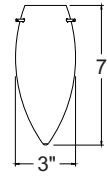

Flame Glass Shade

Catalog Number and Finish	Lamp
TLP320INFERNO	12V or 24V, 50W max. T4 Halogen G4-GY6.35 Bi-Pin Capsule
TLP320MAIZE	12V or 24V, 50W max. T4 Halogen G4-GY6.35 Bi-Pin Capsule
TLP320OPAL	12V or 24V, 50W max. T4 Halogen G4-GY6.35 Bi-Pin Capsule
TLP320PISTACHIO	12V or 24V, 50W max. T4 Halogen G4-GY6.35 Bi-Pin Capsule