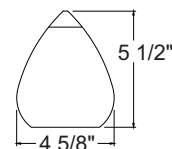

Teardrop Glass Shade

Catalog Number and Finish	Lamp
TLP318GLACIER	12V or 24V, 50W max. T4 Halogen G4-GY6.35 Bi-Pin Capsule or MR16CG
TLP318ICE	12V or 24V, 50W max. T4 Halogen G4-GY6.35 Bi-Pin Capsule or MR16CG
TLP318INFERNO	12V or 24V, 50W max. T4 Halogen G4-GY6.35 Bi-Pin Capsule or MR16CG
TLP318OPAL	12V or 24V, 50W max. T4 Halogen G4-GY6.35 Bi-Pin Capsule or MR16CG
TLP318SUNSETGOLD	12V or 24V, 50W max. T4 Halogen G4-GY6.35 Bi-Pin Capsule or MR16CG