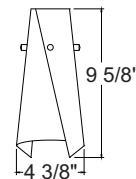

Luminous Wrap Shade

Catalog Number and Finish	Material	Lamp
TLP316FROST	Nomex®	12V or 24V, 50W max. T4 Halogen G4-GY6.35 Bi-Pin Capsule or MR16CG
TLP316ORANGEPEEL	Polycarbonate	12V or 24V, 50W max. T4 Halogen G4-GY6.35 Bi-Pin Capsule or MR16CG
TLP316PARCHMENT	Polycarbonate	12V or 24V, 50W max. T4 Halogen G4-GY6.35 Bi-Pin Capsule or MR16CG