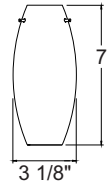

Ellipse Glass Shade

Catalog Number and Finish	Lamp
TLP322COBALT	12V or 24V, 50W max. T4 Halogen G4-GY6.35 Bi-Pin Capsule
TLP322OPAL	12V or 24V, 50W max. T4 Halogen G4-GY6.35 Bi-Pin Capsule
TLP322PISTACHIO	12V or 24V, 50W max. T4 Halogen G4-GY6.35 Bi-Pin Capsule
TLP322ROUGE	12V or 24V, 50W max. T4 Halogen G4-GY6.35 Bi-Pin Capsule
TLP322SUNSETGOLD	12V or 24V, 50W max. T4 Halogen G4-GY6.35 Bi-Pin Capsule