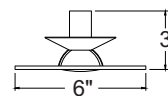

Luminous Disc Shade

Catalog Number and Finish	Lamp
TLP328AMBER	12V or 24V, 50W max. MR16CG
TLP328COBALT	12V or 24V, 50W max. MR16CG
TLP328FROST	12V or 24V, 50W max. MR16CG