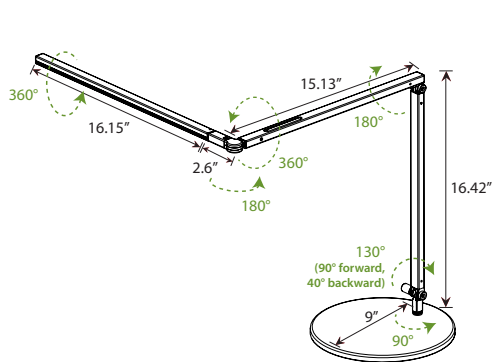

Specifications **Model number**

Energy Consumption:	9.5 watts
Number of LEDs:	42 LEDs
LED Rated Lifespan:	50,000 hours
Color Temperature (Typical) – Cool:	4,500 K
Color Temperature (Typical) – Warm:	3,500 K
Color Rendering Index (CRI):	85
Dimmer:	Built-in touchstrip
Brightness Adjustability:	Multiple dimming levels
Standard Color Finish*:	Metallic Black, Silver
Material:	Aluminum/Plastic
Cord Color:	Black
Cord Length:	10'
Transformer (100–240 V; 50/60 Hz):	Included – C-UL-US Certified
Maximum Brightness** (15" above desk):	165 fc

AR3000- - - - -

C** = Cool White Light
W** = Warm White Light

MBK = Metallic Black
SIL = Silver

DSK = Desk Base
CLP = Clamp (One-Piece)
2CL = Two-Piece Clamp
SLT = Slatwall Mount
WAL = Wall Mount
GRM = Grommet Mount
THR = Through-Table Mount

**For diffused light, use "CD" for cool diffused light and "WD" for warm diffused light.

*Custom colors are available at additional cost. Contact Konzept or your sales representative for a quote.
**Maximum brightness is measured on diffused models.

Dimensions **Accessories (*optional)**

LEED credit eligibility **Photometrics**

Energy & Atmosphere (EA)
Credit 1.1: Optimize Energy Performance
LED lighting to reduce energy consumption.
(Potential points: 3)

Innovation In Design (ID)
Credit 1.1- 1.4: Innovation in Design
Z-Bar® features the original three-bar design for maximum reach and flexibility. The LED head can spin in its socket, sweep side to side, and rotate around the end of the arm to point in any direction. The lamp also features a built-in touchstrip for brightness adjustability.
(Potential points: 4)

Materials & Resources (MR)
Credit 4.1: Recycled Content - 10%
Lamps contain parts made out of 10% pre-consumer recycled content.
(Potential points: 1)
Credit 4.2: Recycled Content - 20%
Lamps contain parts made out of 20% pre-consumer recycled content.
(Potential points: 2)