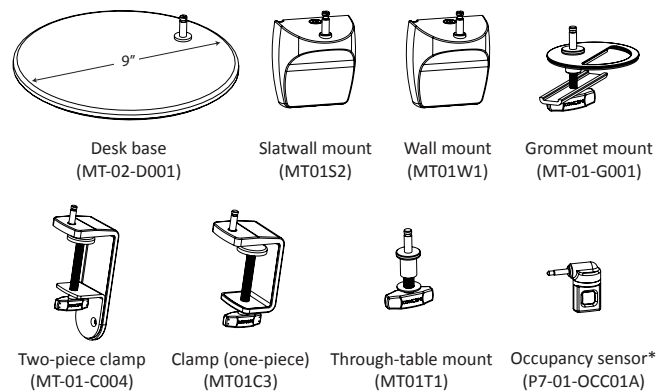

Specifications **Model number**

Energy Consumption:	9.5 watts
Number of LEDs:	42 LEDs
LED Rated Lifespan:	50,000 hours
Color Temperature (Typical) – Cool:	4,500 K
Color Temperature (Typical) – Warm:	3,500 K
Color Rendering Index (CRI):	85
Dimmer:	Built-in touchstrip
Brightness Adjustability:	Multiple dimming levels
Standard Color Finish*:	Metallic Black, Silver
Material:	Aluminum/Plastic
Cord Color:	Black
Cord Length:	10'
Transformer (100–240 V; 50/60 Hz):	Included – C-UL-US Certified
Maximum Brightness** (15" above desk):	165 fc

AR3000- - - - -

C** = Cool White Light
W** = Warm White Light

MBK = Metallic Black
SIL = Silver

DSK = Desk Base
CLP = Clamp (One-Piece)
2CL = Two-Piece Clamp
SLT = Slatwall Mount
WAL = Wall Mount
GRM = Grommet Mount
THR = Through-Table Mount

**For diffused light, use "CD" for cool diffused light and "WD" for warm diffused light.

*Custom colors are available at additional cost. Contact Konzept or your sales representative for a quote.
**Maximum brightness is measured on diffused models.

Dimensions **Accessories (*optional)**

LEED credit eligibility **Photometrics**

Energy & Atmosphere (EA)
Credit 1.1: Optimize Energy Performance
LED lighting to reduce energy consumption.
(Potential points: 3)

Innovation In Design (ID)
Credit 1.1- 1.4: Innovation in Design
Z-Bar® features the original three-bar design for maximum reach and flexibility. The LED head can spin in its socket, sweep side to side, and rotate around the end of the arm to point in any direction. The lamp also features a built-in touchstrip for brightness adjustability.
(Potential points: 4)

Materials & Resources (MR)
Credit 4.1: Recycled Content - 10%
Lamps contain parts made out of 10% pre-consumer recycled content.
(Potential points: 1)
Credit 4.2: Recycled Content - 20%
Lamps contain parts made out of 20% pre-consumer recycled content.
(Potential points: 2)