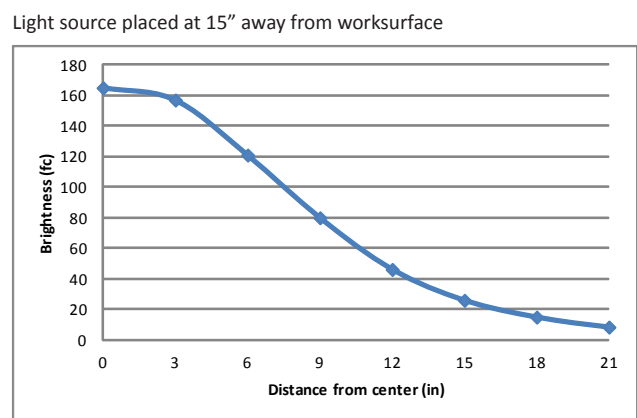

(Shown: photometrics of diffused light model)

Environmental considerations

Energy Star certified
Lamp contains 38% preconsumer recycled material by weight*
Aluminum housing is fully recyclable
All color finishes use water-based paint
All cardboard used in packaging is FSC certified
LEDs do not contain mercury

*in standard configuration (includes transformer and weighted base)