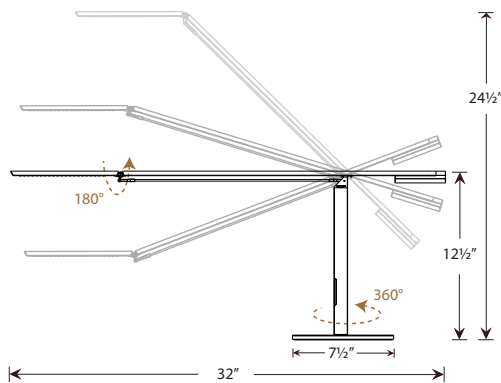

Specifications **Model number**

| | |
|-------------------------------------|------------------------------|
| Energy Consumption: | 6 watts |
| Number of LEDs: | 28 LEDs |
| LED Rated Lifespan: | 50,000 hours |
| Color Temperature (Typical) – Cool: | 4,500 K |
| Color Temperature (Typical) – Warm: | 3,500 K |
| Color Rendering Index (CRI): | 85 |
| Dimmer: | Built-in touchstrip |
| Brightness Adjustability: | Multiple dimming levels |
| Standard Color Finish*: | Black, Silver, Orange |
| Material: | Aluminum/Plastic |
| Cord Color: | Black |
| Cord Length: | 10' |
| Transformer (100–240 V; 50/60 Hz): | Included – C-UL-US Certified |

*Custom colors are available at additional cost. Contact Konzept or your sales representative for a quote.

Dimensions **Accessories** (*optional)

Horizontal and vertical reach

Occupancy sensor*
(P7-02-OCC01A)