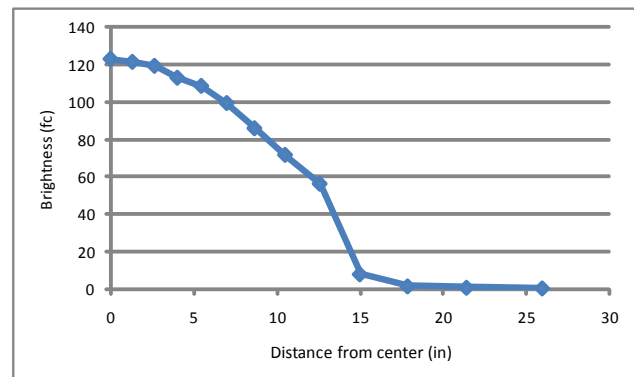

Materials & Resources (MR)

Credit 4.1: Recycled Content - 10%
Lamps contain parts made out of 10% pre-consumer recycled content.
(Potential points: 1)
Credit 4.2: Recycled Content - 20%
Lamps contain parts made out of 20% pre-consumer recycled content.
(Potential points: 2)

Light source placed at 15" away from worksurface