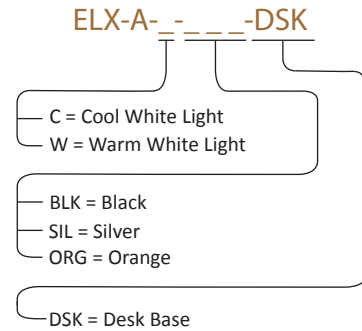

Specifications **Model number**

| | |
|-------------------------------------|------------------------------|
| Energy Consumption: | 6 watts |
| Number of LEDs: | 28 LEDs |
| LED Rated Lifespan: | 50,000 hours |
| Color Temperature (Typical) – Cool: | 4,500 K |
| Color Temperature (Typical) – Warm: | 3,500 K |
| Color Rendering Index (CRI): | 85 |
| Dimmer: | Built-in touchstrip |
| Brightness Adjustability: | Multiple dimming levels |
| Standard Color Finish*: | Black, Silver, Orange |
| Material: | Aluminum/Plastic |
| Cord Color: | Black |
| Cord Length: | 10' |
| Transformer (100–240 V; 50/60 Hz): | Included – C-UL-US Certified |

*Custom colors are available at additional cost. Contact Konzept or your sales representative for a quote.

Dimensions **Accessories** (*optional)

Horizontal and vertical reach

Occupancy sensor*
(P7-02-OCC01A)