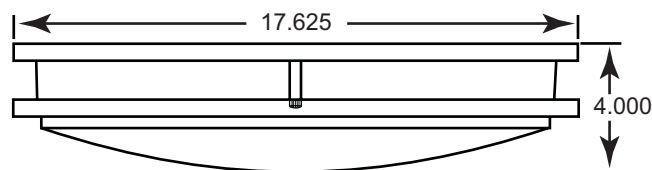

- SW Smooth white acrylic lens

Consult Factory for additional options not shown or listed

Fixture meets ADA requirements for wall mounting.

Revised
12/07

Job Name

Catalog Number

Notes

Type

ordering guide

| MODEL# | LAMP TYPE | DIAMETER | DEPTH | 1 | 7 | PN | MP | EQ/EP | M9 | E5 |
|---------------|------------|----------|-------|-----|---|-----|----|-------|-----|-----|
| SUN12218M91SW | FC8T9 | 17 5/8 | 4 | STD | ✓ | | | | STD | |
| SUN21318PN1SW | (2) CFL13W | 17 5/8 | 4 | STD | ✓ | STD | ✓ | ✓ | | |
| SUN31318PN1SW | (3) CFL13W | 17 5/8 | 4 | STD | ✓ | STD | ✓ | ✓ | | |
| SUN14018E51SW | FPC40T5 | 17 5/8 | 4 | STD | ✓ | | | | | STD |
| SUN13218M91SW | FC12T9 | 17 5/8 | 4 | STD | ✓ | | | | STD | |
| SUN21818EQ1SW | (2) CFL18W | 17 5/8 | 4 | STD | ✓ | | | STD | | |
| SUN22618EQ1SW | (2) CFL26W | 17 5/8 | 4 | STD | ✓ | | | STD | | |
| SUN25418M91SW | FC8T9 & | 17 5/8 | 4 | STD | ✓ | | | | STD | |
| | FC12T9 | | | | | | | | | |