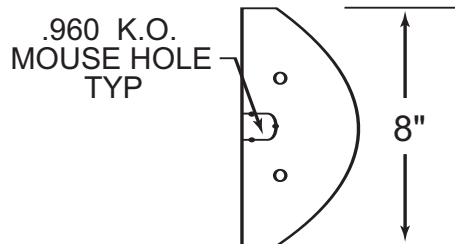

V SERIES

**VERSATILE FLUORESCENT
LUMINAIRE**

ordering guide

NOTE: SOME ORDERING OPTIONS APPEAR ON PRODUCT LINE.
FOR OTHER OPTIONS, SEE LIST AT RIGHT.

SAMPLE ORDER NUMBER

SERIES COLOR NO. LAMPS WATTAGE TANDEM BALLAST TYPE VOLTAGE OPTIONS 1 2 DIMENSIONS LAMP TYPE

T-8 ORDERING GUIDE										
V	W	1, 2, 3	17		E8	1, U			8" x 24"	F17T8
V	W	1, 2, 3	25		E8	1, U			8" x 36"	F25T8
V	W	1, 2, 3	32		E8	1, U			8" x 48"	F32T8
V	W	1, 2, 3	25	T	E8	1, U			8" x 72"	F25T8
V	W	1, 2, 3	32	T	E8	1, U			8" x 96"	F32T8
T-5 ORDERING GUIDE										
V	W	1, 2, 3	14, 24		E5, H5	1, U			8" x 24"	F14T5/F24T5HO
V	W	1, 2, 3	21, 39		E5, H5	1, U			8" x 36"	F21T5/F39T5HO
V	W	1, 2, 3	28, 54		E5, H5	1, U			8" x 48"	F28T5/F54T5HO
V	W	1, 2, 3	21, 39	T	E5, H5	1, U			8" x 72"	F21T5/F39T5HO
V	W	1, 2, 3	28, 54	T	E5, H5	1, U			8" x 96"	F28T5/F54T5HO
BIAX ORDERING GUIDE										
V	W	1	40		EB	1, 7, U			8" x 24"	F40TT
V	W	2	40		EB	1, 7, U			8" x 48"	F40TT

Note: Tandem units contain double the amount of lamps shown

dimensional data

NOTE: SPECIFICATIONS AND DIMENSIONAL DATA ARE SUBJECT
TO CHANGE WITHOUT NOTICE.

plans and lengths

options

OPTIONS: INSERT APPROPRIATE CODE FOR
CUSTOMIZED ORDERING

BALLAST

E8 Electronic T8
EB Electronic Biax
E5 Electronic T5
H5 Electronic T5/HO
ED Electronic Dimming
(Consult Factory)

NOTE: In order to achieve rated lamp life,
fixtures controlled by motion sensors should
be ordered with programmed start ballasts
when available and minimum time delay
should be set to 15 minutes - Consult Factory

VOLTAGE

1 120V
7 277V
U Universal 120 - 277V

COLOR

W White

GENERAL OPTIONS

EM Emergency pack, 1 lamp
90 min. up to 500 lu.
2C 2 Circuit
GSK End gasket
TP Tamper-proof screws

Multiple cord options are available.
Consult Factory

accessories

R95 Aluminum reflector 95% refl.
Canopy Standard white 5" dia.,
1 1/2" deep with hardware
Stem Stem + Length needed
AC Aircraft cable & hardware -
consult factory

LAMP OPTIONS

12 T8 741K
15 T8 735K
10 T8 730K
13 T5/T8 841K
16 T5/T8 835K
11 T5/T8 830K

Revised
5/09

LAMAR LIGHTING 485 Smith Street, Farmingdale, NY 11735 • Tel (631) 777-7700
Fax (631) 777-7705 • Outside NY (800) 724-7743 • www.lamarlighting.com

**Lamar
Lighting**
Company, Inc.