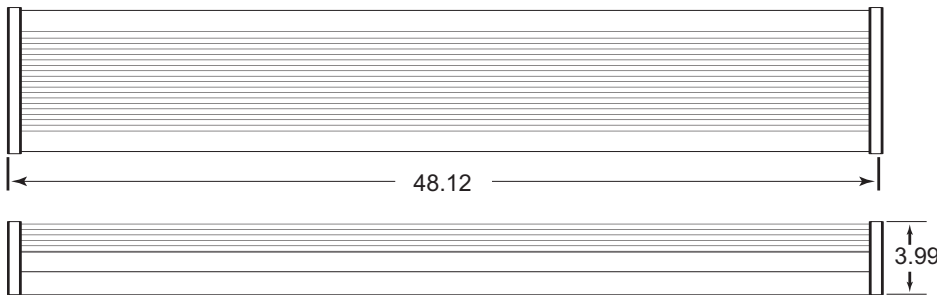

V SERIES

**VERSATILE FLUORESCENT
LUMINAIRE**

ordering guide

NOTE: SOME ORDERING OPTIONS APPEAR ON PRODUCT LINE.
FOR OTHER OPTIONS, SEE LIST AT RIGHT.

SAMPLE ORDER NUMBER

SERIES COLOR NO. LAMPS WATTAGE TANDEM BALLAST TYPE VOLTAGE OPTIONS 1 2 DIMENSIONS LAMP TYPE

T-8 ORDERING GUIDE										
V	W	1, 2, 3	17		E8	1, U			8" x 24"	F17T8
V	W	1, 2, 3	25		E8	1, U			8" x 36"	F25T8
V	W	1, 2, 3	32		E8	1, U			8" x 48"	F32T8
V	W	1, 2, 3	25	T	E8	1, U			8" x 72"	F25T8
V	W	1, 2, 3	32	T	E8	1, U			8" x 96"	F32T8
T-5 ORDERING GUIDE										
V	W	1, 2, 3	14, 24		E5, H5	1, U			8" x 24"	F14T5/F24T5HO
V	W	1, 2, 3	21, 39		E5, H5	1, U			8" x 36"	F21T5/F39T5HO
V	W	1, 2, 3	28, 54		E5, H5	1, U			8" x 48"	F28T5/F54T5HO
V	W	1, 2, 3	21, 39	T	E5, H5	1, U			8" x 72"	F21T5/F39T5HO
V	W	1, 2, 3	28, 54	T	E5, H5	1, U			8" x 96"	F28T5/F54T5HO
BIAX ORDERING GUIDE										
V	W	1	40		EB	1, 7, U			8" x 24"	F40TT
V	W	2	40		EB	1, 7, U			8" x 48"	F40TT

Note: Tandem units contain double the amount of lamps shown

dimensional data

NOTE: SPECIFICATIONS AND DIMENSIONAL DATA ARE SUBJECT
TO CHANGE WITHOUT NOTICE.

plans and lengths

options

OPTIONS: INSERT APPROPRIATE CODE FOR
CUSTOMIZED ORDERING

BALLAST

E8 Electronic T8
EB Electronic Biax
E5 Electronic T5
H5 Electronic T5/HO
ED Electronic Dimming
(Consult Factory)

NOTE: In order to achieve rated lamp life,
fixtures controlled by motion sensors should
be ordered with programmed start ballasts
when available and minimum time delay
should be set to 15 minutes - Consult Factory

VOLTAGE

1 120V
7 277V
U Universal 120 - 277V

COLOR

W White

GENERAL OPTIONS

EM Emergency pack, 1 lamp
90 min. up to 500 lu.
2C 2 Circuit
GSK End gasket
TP Tamper-proof screws

Multiple cord options are available.
Consult Factory

accessories

R95 Aluminum reflector 95% refl.
Canopy Standard white 5" dia.,
1 1/2" deep with hardware
Stem Stem + Length needed
AC Aircraft cable & hardware -
consult factory

LAMP OPTIONS

12 T8 741K
15 T8 735K
10 T8 730K
13 T5/T8 841K
16 T5/T8 835K
11 T5/T8 830K

Revised
5/09

LAMAR LIGHTING 485 Smith Street, Farmingdale, NY 11735 • Tel (631) 777-7700
Fax (631) 777-7705 • Outside NY (800) 724-7743 • www.lamarlighting.com

**Lamar
Lighting**
Company, Inc.