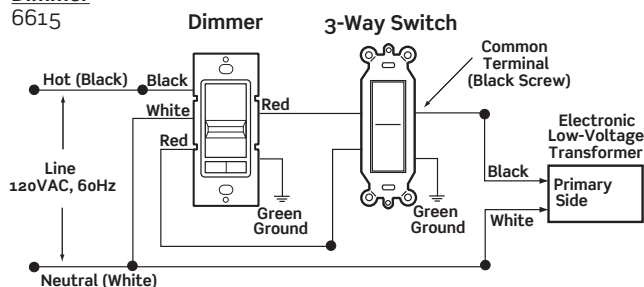

Dimmer

6615

Diagram 4

3-way wiring for electronic low voltage dimmer.

Dimmer

6615

Diagram 5

Single pole wiring for incandescent, Mark 10® Powerline dimmers or fan speed controls.