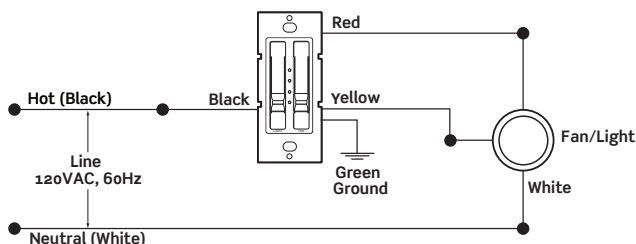

Dimmers

6631

Fan Speed Controls

6627
6629

Diagram 6

Single pole wiring for dual slide dimmer with two single pole loads.

Dimmer

6628

Diagram 7

Single pole wiring for dual fan/light.

Fan/Light

6630

3-Speed Quiet Fan/Light Control

Leviton Mfg. Co., Inc.

201 North Service Road, Melville, NY 11747 Tech Line: 1-800-824-3005 Fax: 1-800-832-9538 www.leviton.com
© 2010 Leviton Manufacturing Co., Inc. All rights reserved. Subject to change without notice.