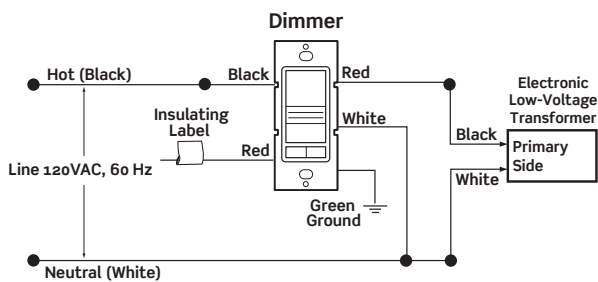

Dimmer

6615

Diagram 4

3-way wiring for electronic low voltage dimmer.

Dimmer

6615

Diagram 5

Single pole wiring for incandescent, Mark 10® Powerline dimmers or fan speed controls.