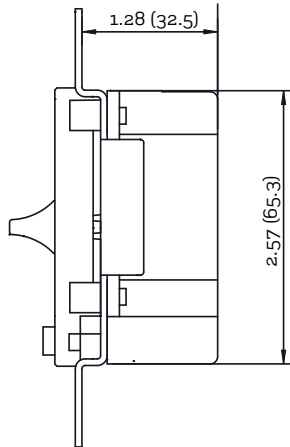

Preset Model Shown

Side View

- 6613
- 6615
- 6629
- 6631
- 6633
- 6673

- 6627
- 6637
- 6668

- 6628
- 6630

Leviton Mfg. Co., Inc.

201 North Service Road, Melville, NY 11747 Tech Line: 1-800-824-3005 Fax: 1-800-832-9538 www.leviton.com
 © 2010 Leviton Manufacturing Co., Inc. All rights reserved. Subject to change without notice.