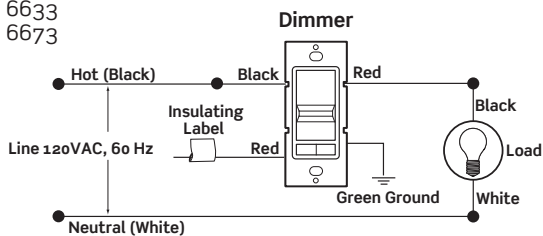

WIRING DIAGRAMS

Diagram 1

Single pole wiring for incandescent, magnetic low voltage, compact fluorescent dimmers or fan speed control.

Dimmers

6613
6633
6673

Fan Speed Control

6637

Diagram 2