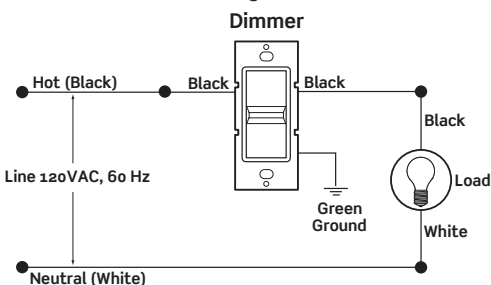

Dimmer

6615

Diagram 4

3-way wiring for electronic low voltage dimmer.

Dimmer

6615

Diagram 5

Single pole wiring for incandescent, Mark 10® Powerline dimmers or fan speed controls.

Dimmers

6631

Fan Speed Controls

6627
6629

Diagram 6

Single pole wiring for dual slide dimmer with two single pole loads.

Dimmer

6628

Diagram 7

Single pole wiring for dual fan/light.

Fan/Light

6630

3-Speed Quiet Fan/Light Control

Leviton Mfg. Co., Inc.

201 North Service Road, Melville, NY 11747 Tech Line: 1-800-824-3005 Fax: 1-800-832-9538 www.leviton.com
© 2010 Leviton Manufacturing Co., Inc. All rights reserved. Subject to change without notice.