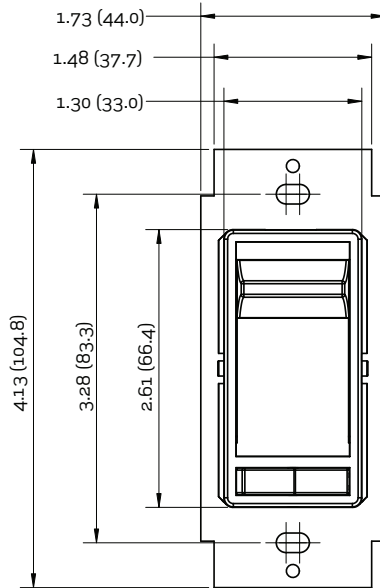

Preset Model Shown

Side View

- 6613
- 6615
- 6629
- 6631
- 6633
- 6673

- 6627
- 6637
- 6668

- 6628
- 6630

Leviton Mfg. Co., Inc.

201 North Service Road, Melville, NY 11747 Tech Line: 1-800-824-3005 Fax: 1-800-832-9538 www.leviton.com
 © 2010 Leviton Manufacturing Co., Inc. All rights reserved. Subject to change without notice.