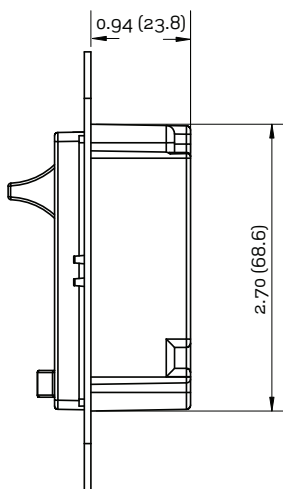

Preset Model Shown

Side View

- 6613
- 6615
- 6629
- 6631
- 6633
- 6673

- 6627
- 6637
- 6668

- 6628
- 6630

Leviton Mfg. Co., Inc.

201 North Service Road, Melville, NY 11747 Tech Line: 1-800-824-3005 Fax: 1-800-832-9538 www.leviton.com
 © 2010 Leviton Manufacturing Co., Inc. All rights reserved. Subject to change without notice.