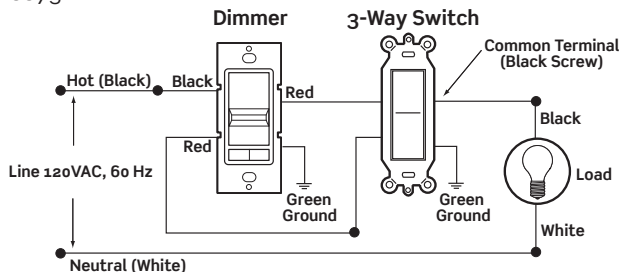

WIRING DIAGRAMS

Diagram 1

Single pole wiring for incandescent, magnetic low voltage, compact fluorescent dimmers or fan speed control.

Dimmers

6613
6633
6673

Fan Speed Control

6637

Diagram 2

3-way wiring for incandescent, magnetic low voltage, compact fluorescent dimmers or fan speed controls.

Dimmers

6613
6633
6673

Fan Speed Controls

6629
6637

Diagram 3

Single pole wiring for electronic low voltage dimmer.

Dimmer

6615

Diagram 4

3-way wiring for electronic low voltage dimmer.

Dimmer

6615

Diagram 5

Single pole wiring for incandescent, Mark 10® Powerline dimmers or fan speed controls.