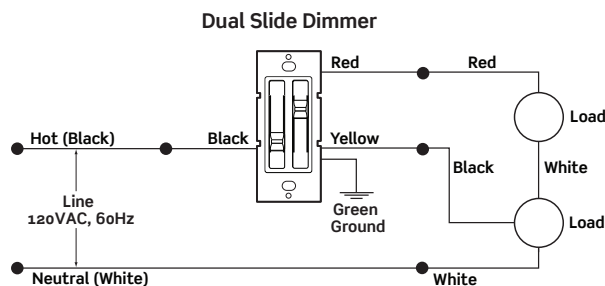

Dimmers

6631

Fan Speed Controls

6627
6629

Diagram 6

Single pole wiring for dual slide dimmer with two single pole loads.

Dimmer

6628

Diagram 7

Single pole wiring for dual fan/light.

Fan/Light

6630

3-Speed Quiet Fan/Light Control

Leviton Mfg. Co., Inc.

201 North Service Road, Melville, NY 11747 Tech Line: 1-800-824-3005 Fax: 1-800-832-9538 www.leviton.com
© 2010 Leviton Manufacturing Co., Inc. All rights reserved. Subject to change without notice.