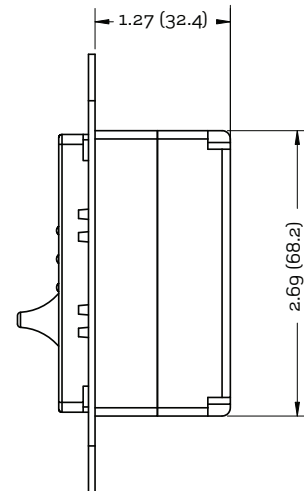

Preset Model Shown

Side View

- 6613
- 6615
- 6629
- 6631
- 6633
- 6673

- 6627
- 6637
- 6668

- 6628
- 6630

Leviton Mfg. Co., Inc.

201 North Service Road, Melville, NY 11747 Tech Line: 1-800-824-3005 Fax: 1-800-832-9538 www.leviton.com
 © 2010 Leviton Manufacturing Co., Inc. All rights reserved. Subject to change without notice.