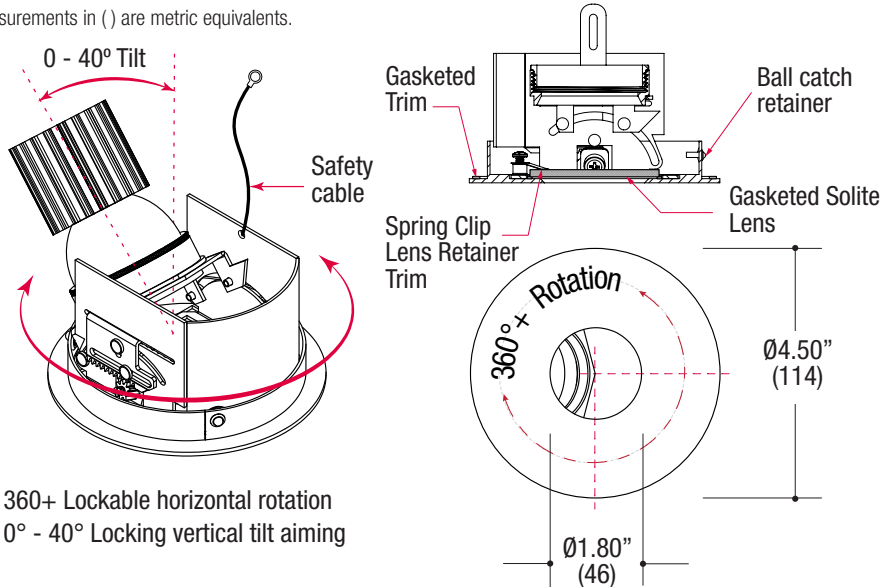

Measurements in () are metric equivalents.

- 360+ Lockable horizontal rotation
- 0° - 40° Locking vertical tilt aiming

Specifications

ROUND DOWNLIGHT

- Recessed adjustable downlight
- 4.50" round flat die-cast aluminum trim
- Small 1.80" round aperture
- Ball catch retainer for easy trim insertion and removal
- Safety cable included
- Powder coat finish