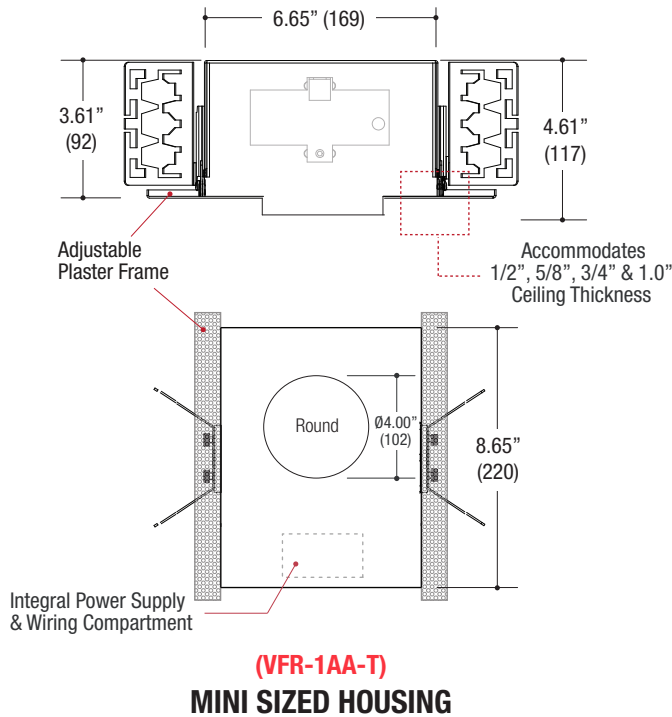

Measurements in ( ) are metric equivalents.

Specifications

ROUND TRIMMED HOUSING

- Housing of all steel construction
- Adjustable plaster frame
- Black powder coat finish
- **Ceiling Cut-out - Ø4.13"**

ELECTRICAL

- Field-replaceable integral LED driver
- Electrical wiring compartment integrated into housing construction
- Internal thermal protection
- Easy maintenance access through ceiling opening
- Rated for through-branch wiring
- Optional dimming

MOUNTING

- Butterfly brackets for commercial installation in drywall, wood, stone, acoustic tile, or other ceiling types
- Perforated plate adjusts for 1/2", 5/8", 3/4" & 1.0" ceiling thickness
- Includes hanger bar attachments for residential installation

LABELS

- Suitable for damp location, except when ordered with shower trim - Suitable for wet location
- **IC rated / Air-Tight / Title 24 Compliant**

HOUSING ORDERING INFO

SERIES	BRIDGELUX	CREE	DRIVER	VOLTAGE	OPTIONS
VFR-1AA-T Mini Round Trimmed New Construction Housing	11L 11W LED	09C 09W LED	LD LED Driver	1 120V U 120-277V	IC Insulated Ceiling EM Remotely Mounted Emergency LED Inverter
	16L 16W LED	14C 14W LED	D1 Phase Dimming (120V only)		
	23L 23W LED*	20C 20W LED*	D2 0-10V Dimming		
VFR-1BA-T Small Round Trimmed New Construction Housing	* VFR-1BA-T small housing only	* VFR-1BA-T small housing only	D3 Lutron Hi-lume™* Forward Phase 2 wire 1% (120V only)		
			D4 Lutron Hi-lume™* EcoSystem™ & 3 wire (1%)		
			DE Lutron Hi-lume™ EcoSystem™* 1% w/Soft-On, Fade-to-Black™		
			* VFR-1BA-T small housing only		
or					

Ordering Example: **VFR-1BA-T-14C-D1-1-IC**