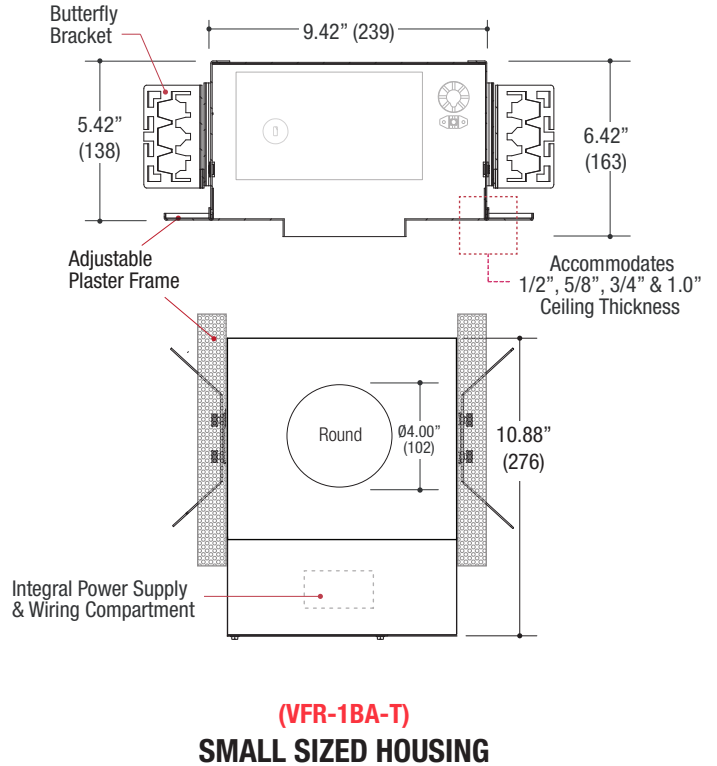

Measurements in ( ) are metric equivalents.

Specifications

ROUND TRIMMED HOUSING

- Housing of all steel construction
- Adjustable plaster frame
- Black powder coat finish
- **Ceiling Cut-out - Ø4.13"**

ELECTRICAL

- Field-replaceable integral LED driver
- Electrical wiring compartment integrated into housing construction
- Internal thermal protection
- Easy maintenance access through ceiling opening
- Rated for through-branch wiring
- Optional dimming

MOUNTING

- Butterfly brackets for commercial installation in drywall, wood, stone, acoustic tile, or other ceiling types
- Perforated plate adjusts for 1/2", 5/8", 3/4" & 1.0" ceiling thickness
- Includes hanger bar attachments for residential installation

LABELS

- Suitable for damp location, except when ordered with shower trim - Suitable for wet location
- **IC rated / Air-Tight / Title 24 Compliant**

HOUSING ORDERING INFO

SERIES	BRIDGELUX	CREE	DRIVER	VOLTAGE	OPTIONS
VFR-1AA-T Mini Round Trimmed New Construction Housing	11L 11W LED	09C 09W LED	LD LED Driver	1 120V U 120-277V	IC Insulated Ceiling EM Remotely Mounted Emergency LED Inverter
	16L 16W LED	14C 14W LED	D1 Phase Dimming (120V only)		
	23L 23W LED*	20C 20W LED*	D2 0-10V Dimming		
VFR-1BA-T Small Round Trimmed New Construction Housing	* VFR-1BA-T small housing only	* VFR-1BA-T small housing only	D3 Lutron Hi-lume™* Forward Phase 2 wire 1% (120V only)		
			D4 Lutron Hi-lume™* EcoSystem™ & 3 wire (1%)		
			DE Lutron Hi-lume™ EcoSystem™* 1% w/Soft-On, Fade-to-Black™		
			* VFR-1BA-T small housing only		
or					

Ordering Example: **VFR-1BA-T-14C-D1-1-IC**