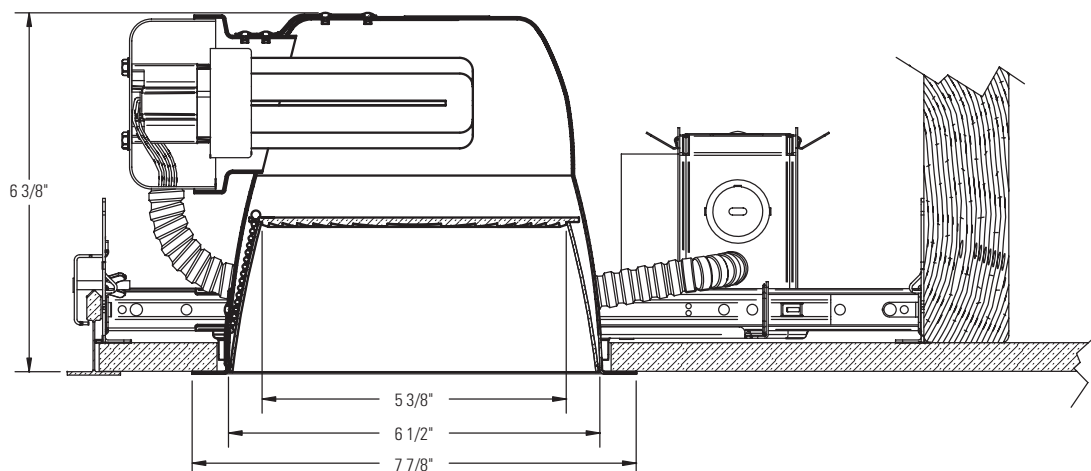

Lytecaster® Performance Recessed CFL Downlighting **1101HL**

Complete Fixture consists of Frame-In Kit and Reflector Trim. Select each separately.

Uniframe™ Compact Fluorescent Performance Series Reflector Trims		Compatible Frame-In Kits (See Individual Frame-In Kit Specification Sheets)		
Catalog No.	Description	Catalog No.	Installation Type	Lamping
1101HCLF	6-3/4" Horizontal Wet Location Fresnel – Specular Clear	1101F18U	Uniframe™ Non-IC 120/277v	18w Quad/Triple
1101HCDF	6-3/4" Horizontal Wet Location Fresnel – Clear Diffuse	1101FR18U	Uniframe™ Non-IC Remodeler 120/277v	
1101HWHF	6-3/4" Horizontal Wet Location Fresnel – Matte White	1101FD26L1	Uniframe™ Non-IC Lutron Dimming 120v	26w Quad/Triple
		1101FD26L2	Uniframe™ Non-IC Lutron Dimming 277v	
1101HCLC	6-3/4" Horizontal Wet Location Clear – Specular Clear	1101FD32L1	Uniframe™ Non-IC Lutron Dimming 120v	32w Triple
1101HCDC	6-3/4" Horizontal Wet Location Clear – Clear Diffuse	1101FD32L2	Uniframe™ Non-IC Lutron Dimming 277v	
1101HWHC	6-3/4" Horizontal Wet Location Clear – Matte White	1101F2642U	Uniframe™ Non-IC 120/277v	26w Quad/Triple
1101HCLO	6-3/4" Horizontal Wet Location Opal – Specular Clear	1101FR2642U	Uniframe™ Non-IC Remodeler 120/277v	32w Triple
1101HCDO	6-3/4" Horizontal Wet Location Opal – Clear Diffuse	1101F2642UEM	Uniframe™ Non-IC Emergency 120/277v	42w Triple
1101HWHO	6-3/4" Horizontal Wet Location Opal – Matte White	1101FD2642MX1	Uniframe™ Non-IC Advance Mark10 Dimming 120v	
		1101FD2642MX2	Uniframe™ Non-IC Advance Mark10 Dimming 277v	
		1101FD2642M7U	Uniframe™ Non-IC Advance Mark7 Dimming 120/277v	
		1101FR264MX1	Uniframe™ Non-IC Advance Mark10 Dimming 120v Rem.	
		1101FR264MX2	Uniframe™ Non-IC Advance Mark10 Dimming 277v Rem.	
		1101F18ICU/N	Performance IC 120/277v	18w Quad/Triple
		1101F2642ICU	Performance IC 120/277v	26w Quad/Triple
		1101F2642IUN		32w Triple
				42w Triple
		1101FDICMX1/N	Performance IC Advance Mark10 Dimming 120v	26w Quad/Triple
				32w Triple
		1101FDICMX2/N	Performance IC Advance Mark10 Dimming 277v	26w Quad/Triple
				32w Triple

Features

1. **1. Reflector:** Formed aluminum. Matte White flange.
2. **2. Finishes:** CL = Specular Clear (Iridescent Free coating)
   CD = Clear Diffuse
   WH = Matte White Paint
3. **3. Lenses:** Clear Acrylic, Textured Acrylic Fresnel, Opal Acrylic
4. **4. Performance Data:** 60° Cutoff angle.
   See attached photometric reports for distribution and efficiency data.
   Go to www.lightolier.com for .IES files.

Labels

cULus Listed. Suitable for Wet Locations. I.B.E.W.

Job Information

Type:

Job Name:

Cat. No.:

Lamp(s):

Notes: