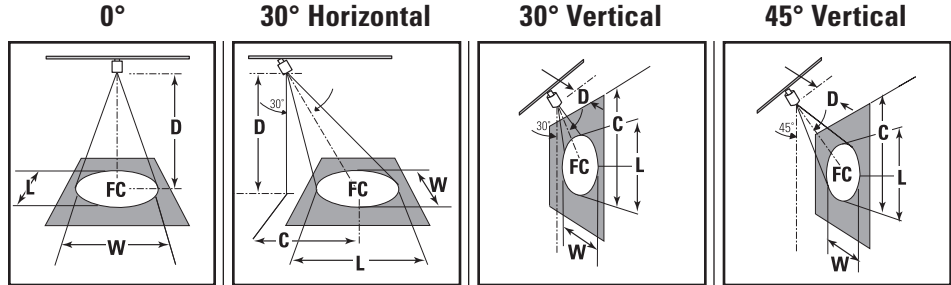

**Aiming Angle:**

**L** Beam length  
**W** Beam Width  
**C** Distance to center beam  
**D** Distance  
**A** Aiming Angle  
**FC** Footcandles

**L** and **W** are the outer points where the candle power drops to 50% of the maximum. **FC** are the initial footcandles at the center of the beam.

Lamp data shown is typical. Consult lamp manufacturers for availability and performance.

CBCP = Center Beam Candle Power.

Lamp	Beam Spread (To 50% CBCP)	CBCP	Rated Life (Hrs.)	0°				30° Horizontal					30° Vertical					45° Vertical				
				D	FC	L	W	D	FC	C	L	W	D	FC	C	L	W	D	FC	C	L	W
20W T4 8109 24MHT4RNF	23°	4017	12,000	6	112	2.4	2.4	6	3.5	72	3.3	2.8	2	3.5	126	3.7	1.6	3	3.0	158	2.5	1.7
				8	63	3.3	3.3	8	4.6	41	4.4	3.8	3	5.2	56	5.6	2.4	4	4.0	89	3.4	2.3
				10	40	4.1	4.1	10	5.8	26	5.5	4.7	4	6.9	31	7.4	3.3	5	5.0	57	4.2	2.9
				12	28	4.9	4.9	12	6.9	18	6.6	5.6	5	8.7	20	9.3	4.1	6	6.0	39	5.1	3.5
20W BT-5 8111 24MHT4RNF	22°	5408	12,000	6	150	2.3	2.3	6	3.5	98	3.1	2.7	2	3.5	169	3.5	1.6	3	3.0	212	2.4	1.6
				8	85	3.1	3.1	8	4.6	55	4.2	3.6	3	5.2	75	5.3	2.3	4	4.0	120	3.2	2.2
				10	54	3.9	3.9	10	5.8	35	5.2	4.5	4	6.9	42	7.0	3.1	5	5.0	76	4.0	2.7
				12	38	4.7	4.7	12	6.9	24	6.3	5.4	5	8.7	27	8.8	3.9	6	6.0	53	4.8	3.3