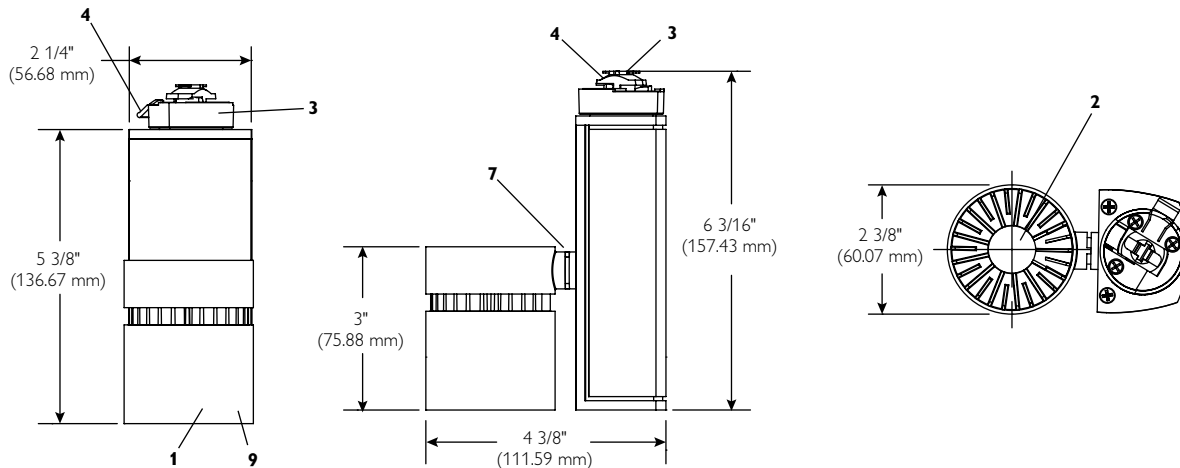

Lytespan Mini LED Micro Cylinder

Catalog number:

Notes:

Type:

Ordering information example: LLAV0030WH

Catalog number	CCT	Finish	Mounting
LLAV00 Mini LED Micro Cylinder	27 2700K	WH White	All Monopoint, Multipoint, recessed track, suspension track, suspension stems, sloped ceiling adapter, Basic, Advent and Radius Track systems only. Ceiling and horizontal or vertical wall mounted. Not compatible with ProSpec track system.
	30 3000K	AL Aluminum	
		BK Black	

Features

- LED board:** metal core board. 4 tightly packed high brightness white led's.
- Integrated housing heat sink:** die-cast aluminum maintains LED junction temperature for minimum 50,000 hr lifetime at 70% lumen maintenance.
- Track attachment fitting:** Molded polycarbonate. Integral color in gray, black or white. Rotates into track and locks into place with the use of push tabs.
- Push tab:** Molded polycarbonate. Locks and detaches unit.
- Track adaptor housing:** Die-cast aluminum.
- Movable brass contact:** Brass extends for connection to second circuit (Advent track only).
- Pivot mounts:** Allows for 350° horizontal and 320° vertical rotation.
- Driver housing:** Extruded housing with die-cast aluminum covers.
- Interchangeable optics:** sold separately.