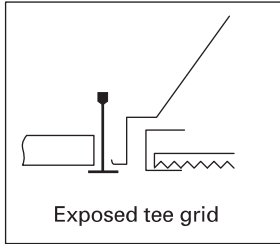

CONSTRUCTION

Smooth hemmed sides for easy handling. Lighter weight fixture allows for safe, easy installation.

Powder painted, steel latches provide easy, secure door closure.

Urethane foam gasket eliminates light leaks between door and housing. Integral T-bar clips secure fixture to T-bar system. Housing formed from cold-rolled steel. Acrylic shielding material 100% UV stabilized. No asbestos is used in this product.

MOUNTING DATA

Continuous row mounting of flanged units requires CRE and CRM trim options (see Options).

DIMENSIONS