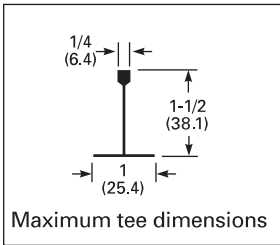

Weight: 24 lbs (10.9 kg)

All dimensions are inches (millimeters).

ORDERING INFORMATION

For shortest lead times, configure product using **standard options (shown in bold)**.

Example: 2GT8 4 32 A12 MVOLT 1/4 GEB10IS

MOUNTING DATA

Continuous row mounting of flanged units requires CRE and CRM trim options (see Options).

DIMENSIONS