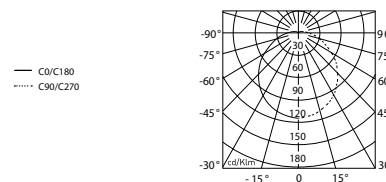

D20/17.2

9W CFQ G23-2 (120V - 60Hz)