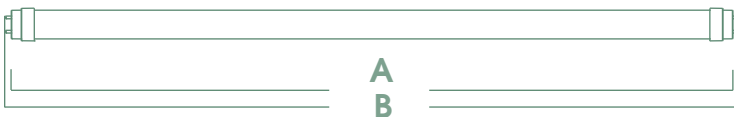

E-Lux Series

36W T5/4FT/HO

Luxul Technology's American-made LED T5-4ft Lamps create a dimmable* solution for direct replacement of fluorescent lamps with existing ballasts.

*Note : When interfaced with dimmable ballasts and switches

● Optical Parameters

Model No.	Order No.	Color Temperature	Luminance	Lm/W	CRI	Angles	LED Type	Power
E-Lux/T5-HO /4FT/3000K	E5H4F30G	3000K	3610 Lm	85	≥ 80	260°	SMD	36
E-Lux/T5-HO /4FT/3500K	E5H4F35G	3500K	3610 Lm	85	≥ 80	260°	SMD	36
E-Lux/T5-HO /4FT/4000K	E5H4F40G	4000K	3610 Lm	85	≥ 80	260°	SMD	36
E-Lux/T5-HO /4FT/5000K	E5H4F50G	5000K	3610 Lm	85	≥ 80	260°	SMD	36
E-Lux/T5-HO /4FT/5700K	E5H4F57G	5700K	3610 Lm	85	≥ 80	260°	SMD	36
E-Lux/T5-HO /4FT/6500K	E5H4F65G	6500K	3610 Lm	85	≥ 80	260°	SMD	36

● Mechanical Parameters

A (mm)	B (mm)	Weight (g)
1149	1162	183 ± 10

● Installation

Step 1	Turn off power
Step 2	Remove fluorescent tube
Step 3	Install Luxul LED tube into fixture
Step 4	Turn on power

● Features, Benefits, and Performance