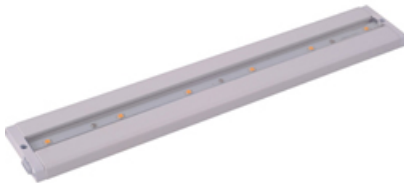

Lighting Your Life Since 1970

Product Specifications - 89942WT

Job Name:	Job Type:
Quantity:	Comments:

89942WT

CounterMax MX-L-LPC 18" 6-Light LED Under Cabinet

MXInterLink5 technology allows for great flexibility in installation of the CounterMax MX-L-LPC series. Each item in the MX-L-LPC series is sold separately, and the MX-L-LPC under cabinet light will require additional accessories if not being used as an add-on to an existing installation. The MX-L-LPC series features a built-in dimmable driver that can be powered by a corded plug, direct-wire via a direct wire box or by being connected via a connecting cord to another unit. All accessories are sold separately and are available in black or white to better match cabinets and MX-L-LPC finish. Uses MXInterLink5 accessories. Click [here](#) for a complete list of compatible accessories.

Finish
White

Glass/Shade
Clear

Product Category
Under Cabinet

Lamping

Number of Bulbs	6
Light Type	LED
Bulb Type	Cree® LED
Max Bulb Wattage	2.46
Max Fixture Wattage	14.74
Rated Life	±50,000 Hours
Rated Lumens	±640
Color Temp	±3,000 K
Bulb(s)	Integrated
Light Up/Down	N/A
Beam Spread	N/A
CRI	85
Photo Cell Included	N/A
Ballast/Driver/Transformer	Yes
Dimmable	Lutron® CL or Leviton® LED Dimmer