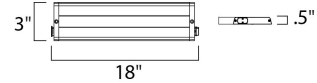

Finish
White

Glass/Shade
Clear

Product Category
Under Cabinet

Lamping

Number of Bulbs	6
Light Type	LED
Bulb Type	Cree® LED
Max Bulb Wattage	2.46
Max Fixture Wattage	14.74
Rated Life	±50,000 Hours
Rated Lumens	±640
Color Temp	±3,000 K
Bulb(s)	Integrated
Light Up/Down	N/A
Beam Spread	N/A
CRI	85
Photo Cell Included	N/A
Ballast/Driver/Transformer	Yes
Dimmable	Lutron® CL or Leviton® LED Dimmer

Measurements

Width	3.00"
Height	0.55"
Length	18.00"
Extension	N/A
Back Plate Width	N/A
Back Plate Height	N/A
HCO	N/A
Min Overall Height	0.00"
Max Overall Height	N/A
Hanging Weight	2.20 lbs
Height Adjustable	N/A
Slope	N/A
Chain Length	N/A
Wire Length	N/A
Canopy Width	N/A
Canopy Height	N/A
Canopy Length	N/A