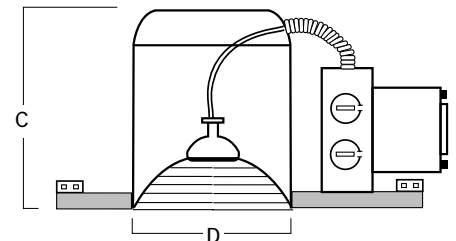

FEATURES

- 24" adjustable bar hangers
- Branch feed-through wiring
- Extensive selection of decorative trims
- NYC Approved: Calendar #43895

HOUSING

1. **Plaster Frame** - .035 steel frame with integral bar hanger brackets. Brackets can be flattened out to accommodate longer 27" flat bar hangers.
2. **Housing** - .035 white finish steel housing wrap and dome. Adjustable for ceiling thickness up to 1-3/4".
3. **Mounting** - Two 24" bar hangers included for installation. Bar hangers have lead-tabs, but require extra nail support at both ends of each. Bar hangers have knockouts for tying to T-Bar grid or other structural ceiling materials. Bar Hangers are perpendicular to junction box, but can be repositioned 90 degrees to run parallel to j-box if desired. Knockouts in frame allow cable support from a structural ceiling if required. *Note: insulation must be kept a minimum of 3" from all surfaces of fixture.*

TRIMS

Full assortment of decorative reflectors, glass, gimbal rings, and other styles for aesthetic ceiling effects. Trim housing is .030 finished steel. Includes clear lamp shield. Torsion spring clips secure trim tightly inside housing. Trims ordered separately.

NL-612

NL-671

PRODUCT MATRIX

Ordering Example: **NL-601/277 / NL-680G**
6" New Construction Housing, 277V input - 12V output - fully adjustable elbow MR16 trim

Catalog Number	Input Volt	Maximum Wattage	100% US Components
NL-601	120V	50W	No
NL-601/75	120V	75W	No
NL-601/277	277V	50W	No
NL-601/75/277	277V	75W	No

For remote transformer, specify /N suffix Ordering example: **NL-601/N**

DIMENSIONS

A: Length	12-1/2"	(32 cm)
B: Width	7-1/2"	(191 mm)

C: Depth	7-1/2"	(191 mm)
D: Ceiling Cutout	6-3/8"	(162 mm)

6" Low Voltage Downlight New Constructions