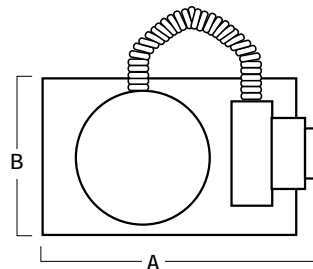

FEATURES

- 24" adjustable bar hangers
- Branch feed-through wiring
- Extensive selection of decorative trims
- NYC Approved: Calendar #43895

HOUSING

1. **Plaster Frame** - .035 steel frame with integral bar hanger brackets. Brackets can be flattened out to accommodate longer 27" flat bar hangers.
2. **Housing** - .035 white finish steel housing wrap and dome. Adjustable for ceiling thickness up to 1-3/4".
3. **Mounting** - Two 24" bar hangers included for installation. Bar hangers have lead-tabs, but require extra nail support at both ends of each. Bar hangers have knockouts for tying to T-Bar grid or other structural ceiling materials. Bar Hangers are perpendicular to junction box, but can be repositioned 90 degrees to run parallel to j-box if desired. Knockouts in frame allow cable support from a structural ceiling if required. *Note: insulation must be kept a minimum of 3" from all surfaces of fixture.*

TRIMS

Full assortment of decorative reflectors, glass, gimbal rings, and other styles for aesthetic ceiling effects. Trim housing is .030 finished steel. Includes clear lamp shield. Torsion spring clips secure trim tightly inside housing. Trims ordered separately.

NL-612

NL-671

PRODUCT MATRIX

Ordering Example: **NL-601/277 / NL-680G**
6" New Construction Housing, 277V input - 12V output - fully adjustable elbow MR16 trim

Catalog Number	Input Volt	Maximum Wattage	100% US Components
NL-601	120V	50W	No
NL-601/75	120V	75W	No
NL-601/277	277V	50W	No
NL-601/75/277	277V	75W	No

For remote transformer, specify /N suffix Ordering example: **NL-601/N**

DIMENSIONS

A: Length	12-1/2"	(32 cm)
B: Width	7-1/2"	(191 mm)

C: Depth	7-1/2"	(191 mm)
D: Ceiling Cutout	6-3/8"	(162 mm)

6" Low Voltage Downlight New Constructions