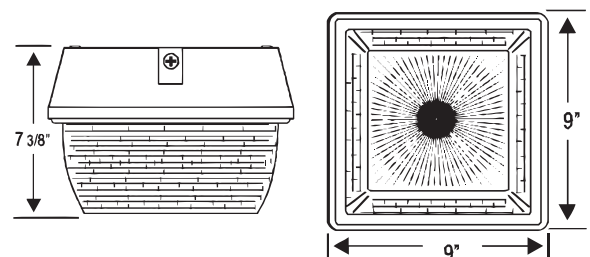

SPECIFICATIONS

SYSTEM WATTS	DELIVERED LUMENS	EFFICACY	CRI	~HID
14W	1,302lm	93 lm/W	>85	100W
28W	2,604lm	93 lm/W	>85	175W

DIMENSIONS

Specifications subject to change without notice.