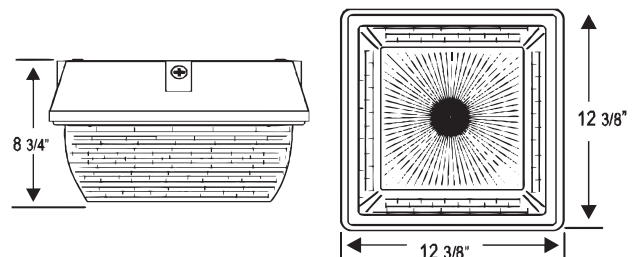

DIMENSIONS

Specifications subject to change without notice. * Indicates DLC Qualified Product