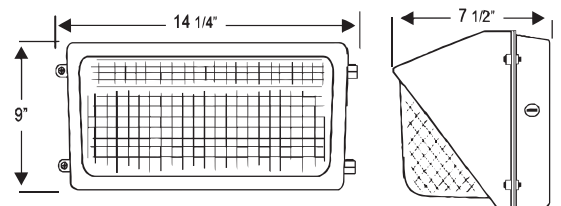

ARRA COMPLIANT:

Buy American Compliant under Section 1605 of the American Re-Investment and Recovery Act.

ORDERING GUIDE

STANDARD CONFIGURATION: DC150.28W.40K

MODEL	WATTS	COLOR TEMPERATURE (CCT)	ACCESSORIES
DC150	14W	30K 3000K - Warm White	DIM Accessory - 0-10V Dimmable Driver
	28W	40K 4000K - Neutral White	R300755 Accessory - 120V Photocell
	42W	50K 5000K - Cool White	R300756 Accessory - 208V/277V Photocell
		55K 5500K - Daylight	

SPECIFICATIONS

SYSTEM WATTS	DELIVERED LUMENS	EFFICACY	CRI	~HID
14W	1,302lm	93 lm/W	>85	100W
28W	2,604lm	93 lm/W	>85	175W
42W	3,906lm	93 lm/W	>85	250W

DIMENSIONS

Specifications subject to change without notice.