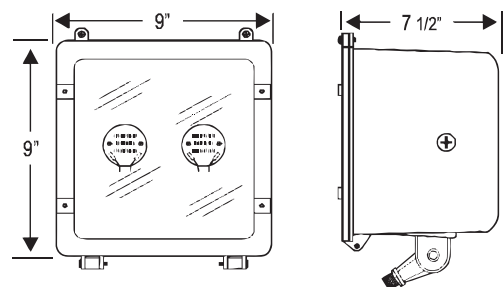

ARRA COMPLIANT:

Buy American Compliant under Section 1605 of the American Re-Investment and Recovery Act..

ORDERING GUIDE

STANDARD CONFIGURATION: DC545.28W.40K

MODEL	WATTS	COLOR TEMPERATURE (CCT)	ACCESSORIES
DC545	14W	30K 3000K - Warm White	DIM Accessory - 0-10V Dimmable Driver
	28W	40K 4000K - Neutral White	R300755 Accessory - 120V Photocell
	42W	50K 5000K - Cool White	R300756 Accessory - 208V/277V Photocell
		55K 5500K - Daylight	R303604 Accessory - Post Top Fitter

SPECIFICATIONS

SYSTEM WATTS	DELIVERED LUMENS	EFFICACY	CRI	~HID
14W	1,358lm	97 lm/W	>85	100W
28W	2,716lm	97 lm/W	>85	175W
42W	4,074lm	97 lm/W	>85	250W

DIMENSIONS

Specifications subject to change without notice.