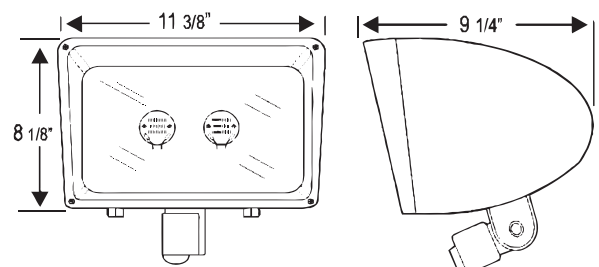

SPECIFICATIONS

SYSTEM WATTS	DELIVERED LUMENS	EFFICACY	CRI	~HID
14W	1,358lm	97 lm/W	>85	100W
28W	2,716lm	97 lm/W	>85	175W
42W	4,074lm	97 lm/W	>85	250W

DIMENSIONS

Specifications subject to change without notice. * Indicates DLC Qualified Product