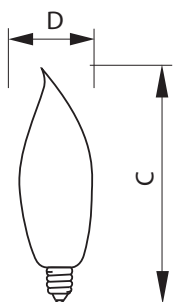

DuraMax Deco 40W Cand 120V BA9 FR 2BC