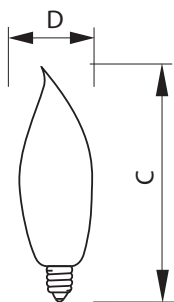

Dimensional drawing

DuraMax Deco 40W Cand 120V BA9 FR 2BC