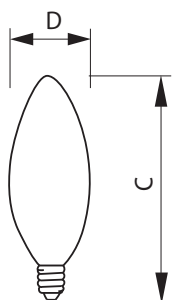

DuraMax Deco 60W Cand 120V B10 1/2 CL 2BC