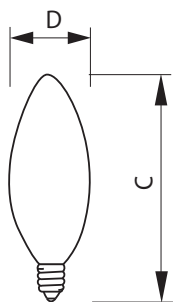

Dimensional drawing

DuraMax Deco 60W Cand 120V B10 1/2 CL 2BC