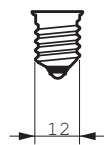

Dimensional drawing

E12

© 2012 Koninklijke Philips Electronics N.V.
All rights reserved.

Specifications are subject to change without notice. Trademarks are the property of Koninklijke Philips Electronics N.V. or their respective owners.

www.philips.com/lighting

2012, December 28
data subject to change