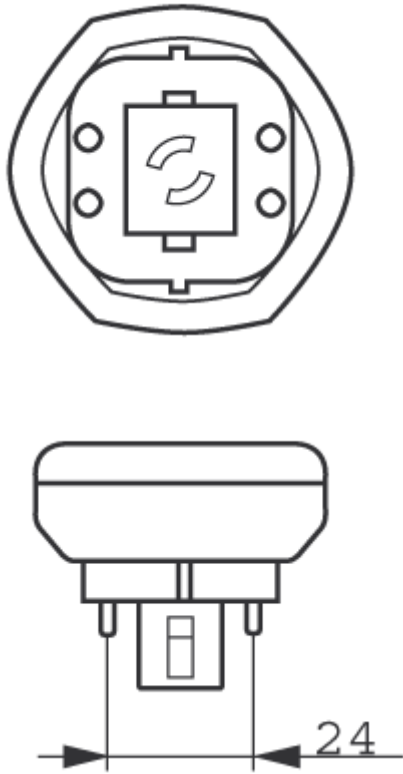

**PL-T XEW 32W/
835/4P ALTO 1CT**

Product family description
PL-T Triple 4-Pin Fluorescent Lamp-Energy Advantage

Product data	
Product Number	220228
Full product name	PL-T XEW 32W/835/4P ALTO 1CT
Ordering Code	220228
Pack type	1 Lamp in a Folding Carton
Pieces per Sku	1
Skus/Case	10
Pack UPC	046677220228
EAN2US	
Case Bar Code	50046677220223
Successor Product number	
Base	GX24q-5
Base Information	4P
Execution	/4P [4 Pins]
Packing Type	1CT [1 Lamp in a Folding Carton]
Packing Configuration	10
Rated Avg. Life	16000 hr
Feature	ALTO®
Ordering Code	PL-T 32W/835/XEW/4P/ALTO 27W
Pack UPC	046677220228
Case Bar Code	50046677220223
Watts	27W
Lamp Wattage EL	28 W
Mercury (Hg) Content	
Color Code	835 [CCT of 3500K]
Color Rendering Index	82 Ra8
Color Designation	White
Color Description	835 White

Product data	
Color Temperature	3500 K
Initial Lumens	1900 Lm
Overall Length C	138.7 mm
Diameter D	41.0 mm
Special Note	/ALTO
Product Number	220228

Base GX24q-5