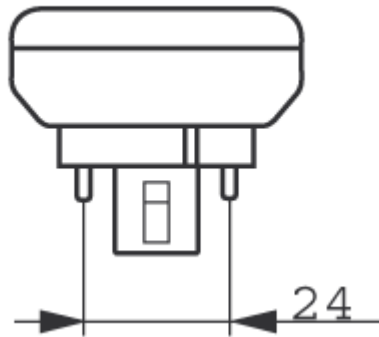

**PL-T XEW 27W/
840/4P /ALTO 1CT**

Product family description
PL-T Triple 4-Pin Fluorescent Lamp-Energy Advantage

Product data	
Product Number	220244
Full product name	PL-T XEW 27W/840/4P /ALTO 1CT
Ordering Code	220244
Pack type	1 Lamp in a Folding Carton
Pieces per Sku	1
Skus/Case	10
Pack UPC	046677220242
EAN2US	
Case Bar Code	50046677220247
Successor Product number	
Base	GX24q-3
Base Information	4P
Execution	/4P [4 Pins]
Packing Type	1CT [1 Lamp in a Folding Carton]
Packing Configuration	10
Rated Avg. Life	16000 hr
Feature	ALTO®
Ordering Code	PL-T 32W/841/XEW/4P/ALTO 27W
Pack UPC	046677220242
Case Bar Code	50046677220247
Watts	27W
Lamp Wattage EL	28 W
Mercury (Hg) Content	
Color Code	840 [CCT of 4000K]
Color Rendering Index	80 Ra8
Color Designation	Cool White
Color Description	840 Cool White

Product data	
Color Temperature	4000 K
Initial Lumens	1900 Lm
Overall Length C	138.7 mm
Diameter D	41.0 mm
Special Note	/ALTO
Product Number	220244

Base GX24q-3