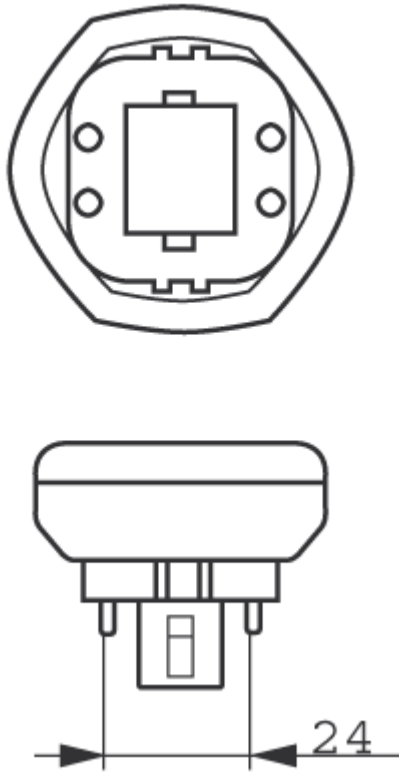

**PL-T XEW 42W/
835/4P ALTO 33 watt
1CT**

Product family description
PL-T Triple 4-Pin Fluorescent Lamp-Energy Advantage

Product data	
Product Number	220285
Full product name	PL-T XEW 42W/835/4P ALTO 33 watt 1CT
Ordering Code	220285
Pack type	1 Lamp in a Folding Carton
Pieces per Sku	1
Skus/Case	10
Pack UPC	046677220280
EAN2US	
Case Bar Code	50046677220285
Successor Product number	
Base	GX24q-4
Base Information	4P
Execution	/4P [4 Pins]
Packing Type	1CT [1 Lamp in a Folding Carton]
Packing Configuration	10
Rated Avg. Life	16000 hr
Feature	ALTO®
Ordering Code	PL-T 42W/835/XEW/4P/ALTO 33W
Pack UPC	046677220280
Case Bar Code	50046677220285
Watts	33W
Lamp Wattage EL	34.5 W
Mercury (Hg) Content	
Color Code	835 [CCT of 3500K]
Color Rendering Index	82 Ra8
Color Designation	White
Color Description	835 White

Product data	
Color Temperature	3500 K
Initial Lumens	2300 Lm
Overall Length C	160.7 mm
Diameter D	41.0 mm
Product Number	220285

Base GX24q-4