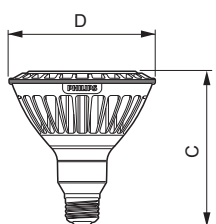

16W, PAR38

Dimensional drawing

13W, PAR38

| Product | C (Norm) | D (Norm) |
|----------------------------|----------|----------|
| LED 13W W 3000K 120V PAR38 | - | - |

Dimensional drawing

| Product | C (Norm) | D (Norm) |
|---------------------------------------|----------|----------|
| LED 16W E26 2700K 120V PAR38 Dimmable | - | - |
| LED 16W E26 3000K 120V PAR38 Dimmable | - | - |
| LED 16W E26 4200K 120V PAR38 Dimmable | - | - |
| LED 17W E26 3000K 120V PAR38 10D Dimm | 133 | 121.3 |
| LED 17W E26 2700K 120V PAR38 15D Dimm | 133 | 121.3 |
| LED 17W E26 4000K 120V PAR38 15D Dimm | 133 | 121.3 |
| LED 17W E26 2700K 120V PAR38 36D Dimm | 133 | 121.3 |
| LED 17W E26 3000K 120V PAR38 36D Dimm | 133 | 121.3 |