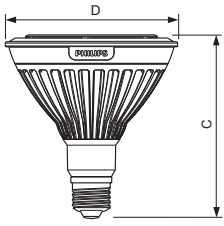

16W, PAR38

Dimensional drawing

13W, PAR38

| Product | C (Norm) | D (Norm) |
|----------------------------|----------|----------|
| LED 13W W 3000K 120V PAR38 | - | - |

Dimensional drawing

| Product | C (Norm) | D (Norm) |
|---------------------------------------|----------|----------|
| LED 16W E26 2700K 120V PAR38 Dimmable | - | - |
| LED 16W E26 3000K 120V PAR38 Dimmable | - | - |
| LED 16W E26 4200K 120V PAR38 Dimmable | - | - |
| LED 17W E26 3000K 120V PAR38 10D Dimm | 133 | 121.3 |
| LED 17W E26 2700K 120V PAR38 15D Dimm | 133 | 121.3 |
| LED 17W E26 4000K 120V PAR38 15D Dimm | 133 | 121.3 |
| LED 17W E26 2700K 120V PAR38 36D Dimm | 133 | 121.3 |
| LED 17W E26 3000K 120V PAR38 36D Dimm | 133 | 121.3 |