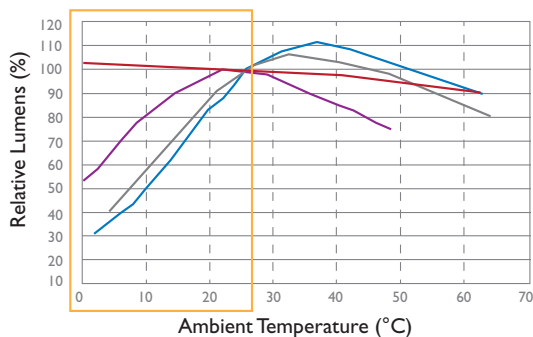

Ballast Compatibility Guide

Please refer to www.philips.com/instantfit for instant start ballasts details and the latest ballast compatibility guide.

Relative Light Output vs. Ambient Temperature

4' T8 Lamps - 0.88 BF Ballast

Suitable for use in fixtures where ambient temperature is between -4°F (-20°C) and 113°F (45°C).

Warning: Philips LED T8 InstantFit lamps will only operate properly on compatible Instant-start and Programmed-start ballasts. Please refer to the Philips LED T8 InstantFit Installation Guide, which can be obtained through your local Philips Sales Representative, or visit www.philips.com/instantfit

FCC Note: This device complies with Part 18 of the FCC Rules.