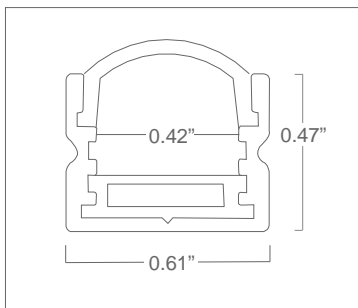

iQ LED

EXTRUSIONS

IQA-VEGA

IQA-VEGA - Profile Aluminum Extrusions

Max Length: 98.25 in

Dimension: .61 in x .47 in

Material: Anodized Aluminum

Cover Options: Frosted (FL) including frosted end caps

Beam: 15-20, 50, 60, 80, 90

Fits: IP20, IP54, IP67

END CAPS

BEAM ANGLES