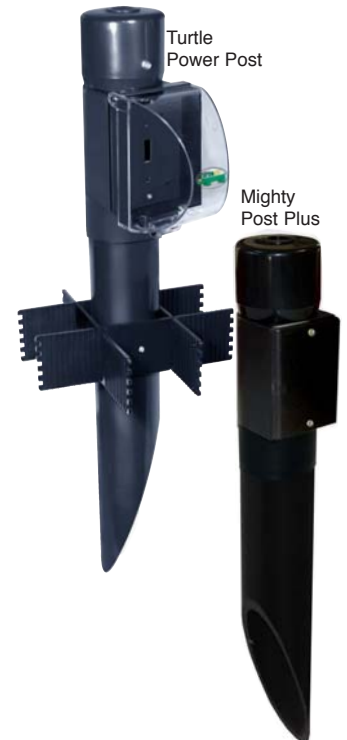

New!
**Turtle
Power Post™**

19" Mighty Post with Mighty Post Adapter section and Turtle In-Use cover is everything you need for a self-standing electrical outlet. Just add the decorator style outlet of your choice (GFI recommended). Mighty Post Plus has Blank instead of Turtle cover.

1. Finish:
2. Black
   - White
   - Verde Green