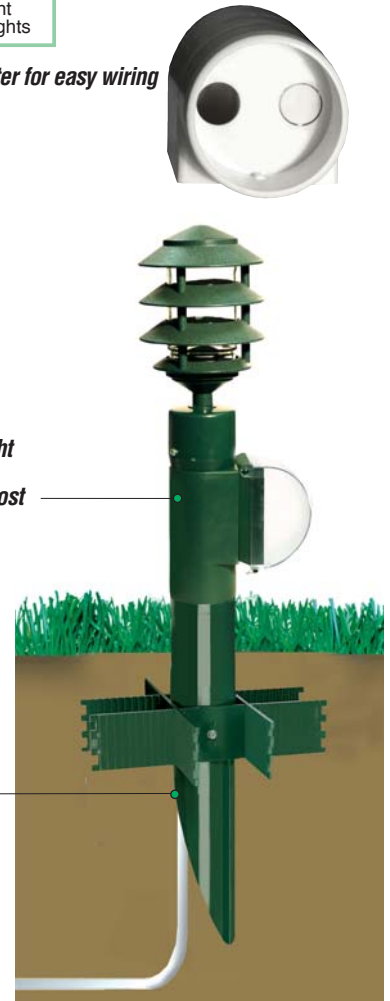

Knockout holes in bottom of Post Adapter for easy wiring

New In-Use Covers are Turtle Tough!

Specifications

UL Listing:
Suitable for wet locations.
Fixtures with ground wire must be used

Materials:
Post: PVC
Cap: ABS
In-Use Cover: Clear PVC
MP Adapter: ABS
Junction Box: Polycarbonate

Set Screw:
Locks cap to post and prevents rotation

Patented Design:
The unique Mighty Post is protected by US Patent # D424524

Info Online 24/7

Spec Sheets
www.rabweb.com > click "PRODUCTS"

Patents:
The designs of RAB products are protected under U.S. and international intellectual property laws.

Mighty Post Adapter extends post height to keep outlets above plants and snow. Add an electrical box to your Mighty Post and Lawn Light combo

Your wire's not toast with Mighty Post!

New!
**Turtle™
 In-Use Cover™**

The Turtle In-Use weatherproof cover protects in-use electrical devices in wet locations. Strong and durable in all weather conditions, year round. Clear cover with colored back plate.

- Finish:
- Silver Gray
 - Black
 - White
 - Verde Green