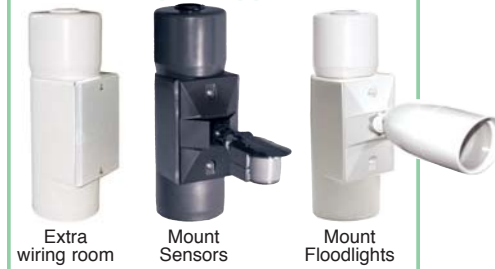

Fits all popular devices!

Fits all standard rectangular covers

Mighty Post Adapter extends post height to keep outlets above plants and snow

Durable molded ABS Post Adapter

Close up plug included

Post Adapter Applications

Knockout holes in bottom of Post Adapter for easy wiring

New In-Use Covers are Turtle Tough!

Specifications

UL Listing:
Suitable for wet locations.
Fixtures with ground wire must be used

Materials:
Post: PVC
Cap: ABS
In-Use Cover: Clear PVC
MP Adapter: ABS
Junction Box: Polycarbonate