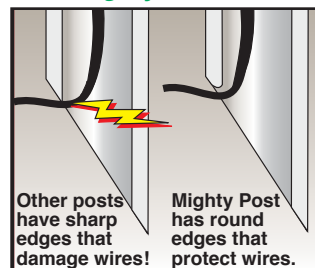

Fits all popular devices!

Fits all standard rectangular covers

Mighty Post Adapter extends post height to keep outlets above plants and snow

Durable molded ABS Post Adapter

Close up plug included

Post Adapter Applications

Knockout holes in bottom of Post Adapter for easy wiring

New In-Use Covers are Turtle Tough!

Specifications

UL Listing:
Suitable for wet locations.
Fixtures with ground wire must be used

Materials:
Post: PVC
Cap: ABS
In-Use Cover: Clear PVC
MP Adapter: ABS
Junction Box: Polycarbonate

Set Screw:
Locks cap to post and prevents rotation

Patented Design:
The unique Mighty Post is protected by US Patent # D424524

Info Online 24/7

Spec Sheets
www.rabweb.com > click "PRODUCTS"

Patents:
The designs of RAB products are protected under U.S. and international intellectual property laws.

Mighty Post Adapter extends post height to keep outlets above plants and snow. Add an electrical box to your Mighty Post and Lawn Light combo

Your wire's not toast with Mighty Post!

New!
**Turtle™
 In-Use Cover™**