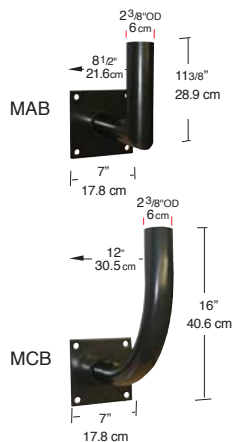

See page 92 for more Pole information and visit our website at www.rabweb.com/poles for all the details

Specifications

BULLHORNS:

1, 2, 3 or 4 tenons for slipfitters.
Bullhorns fit 2 3/8" (6cm) O.D. tenons and accommodate 2 3/8" (6cm) slipfitters.
Steel tubing .150" & .200" thick welded with (4) 3/8" Bolts for securing to pole

Finish: ● Architectural Bronze

Catalog Numbers

MAB Right Angle Bracket
MCB Curved Bracket

Bronze

BULL2

Galvanized

BULL2W

Bronze

BULL3

Bronze

BULL4

Dimensions

95