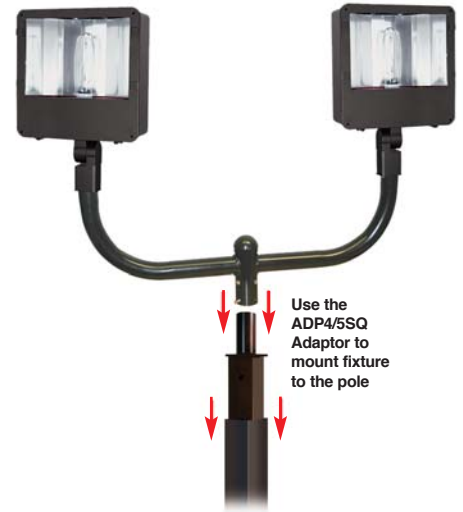

HID FLOODS BULLHORNS

Heavy duty Bullhorns support our heaviest floodlights and can team up with our new line of poles for secure, long lasting pole lighting.

Steel tubing for easy, secure floodlight mounting

Heavy duty polyester powder coated steel tubing

Double Reinforced weld joints

Heavy Duty brackets for Heavy Duty Floods!

Use the ADP4/5SQ Adaptor to mount fixture to the pole

MegaFloods, Bullhorns and RAB's new Poles give you years of secure, reliable lighting

See page 92 for more Pole information and visit our website at www.rabweb.com/poles for all the details

Specifications

BULLHORNS:

1, 2, 3 or 4 tenons for slipfitters.
Bullhorns fit 2 3/8" (6cm) O.D. tenons and accommodate 2 3/8" (6cm) slipfitters.
Steel tubing .150" & .200" thick welded with (4) 3/8" Bolts for securing to pole

Info Online 24/7

Spec Sheets & Installation Manuals
www.rabweb.com > click "PRODUCTS"

A Bull2 safely supports two MegaFlood fixtures in this suburban parking lot

Bull Brackets

Bracket safely supports one HID floodlight up to 90 pounds & a 4.0 EPA. Curved and right angle models. Great with RAB Floodinator, Megafood, Floodzilla and Flexflood models. For wall mount only.