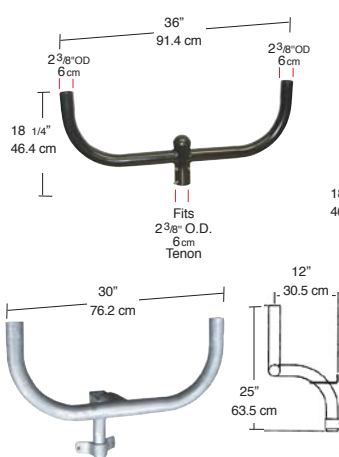

See page 92 for more Pole information and visit our website at www.rabweb.com/poles for all the details

Specifications

BULLHORNS:

1, 2, 3 or 4 tenons for slipfitters.
Bullhorns fit 2 3/8" (6cm) O.D. tenons and accommodate 2 3/8" (6cm) slipfitters.
Steel tubing .150" & .200" thick welded with (4) 3/8" Bolts for securing to pole

Bull 3

Bullhorn bracket safely supports three HID floodlights each up to 90 pounds & a 4.0 EPA. Great with RAB Megafood, Floodzilla and Flexflood models.

Finish: ● Architectural Bronze

New! Bull 4

Bullhorn bracket safely supports four HID floodlights each up to 90 pounds & a 4.0 EPA. Great with RAB Megafood, Floodzilla and Flexflood models.

Finish: ● Architectural Bronze

Catalog Numbers

MAB Right Angle Bracket
MCB Curved Bracket

Bronze

BULL2

Galvanized

BULL2W

Bronze

BULL3

Bronze

BULL4

Dimensions

95