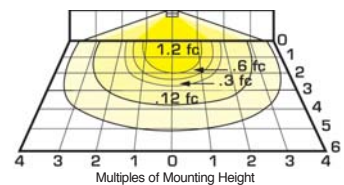

Photometrics

300w Fixture @ 15' Mounting Height
Aimed 30° below horizontal

Mounting Height Multiplier	Footcandle
8'	3.5
12'	1.6
15'	1.0
20'	.6
24'	.4

Swoop 150

150 watt quartz Swoop Flood with silicone gasket, thick tempered glass lens and external cooling fins. 250°C Teflon coated wires for extended lamp life. Lamp included.