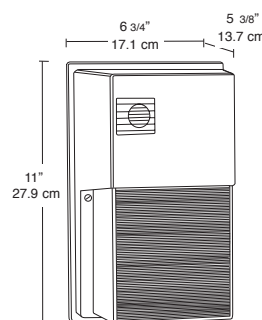

Dimensions