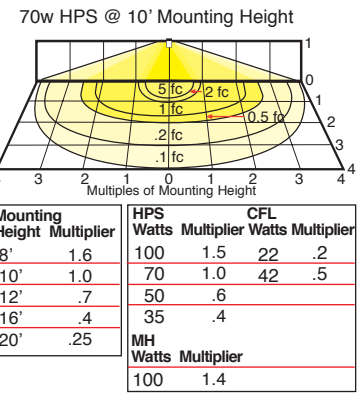

Photometrics