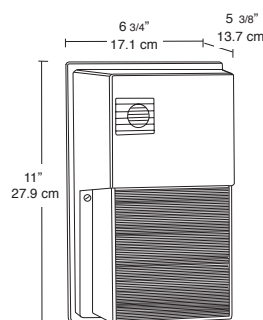

Dimensions