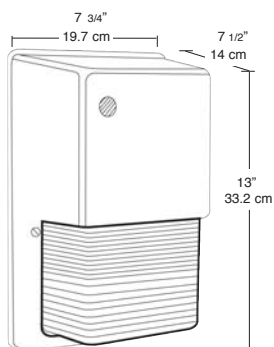

Dimensions