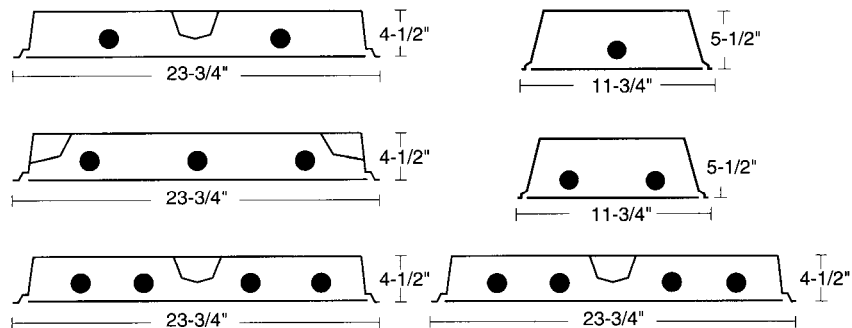

Ordering Matrix

CATALOG NUMBER T8	LAMPS	LENGTH	WIDTH	CATALOG NUMBER T5	LAMPS
PT-1-217	2-FO17T8	23-3/4"	11-3/4"	PT-1-214	2-F14T5
PT-1-132	1-FO32T8	47-3/4"	11-3/4"	PT-1-128	1-F28T5
PT-1-232	2-FO32T8	47-3/4"	11-3/4"	PT-1-228	2-F28T5
PT-1-332	3-FO32T8	47-3/4"	11-3/4"	PT-1-328	3-F28T5
PT-2-417	4-FO17T8	23-3/4"	23-3/4"	PT-2-214	2-F14T5
PT-2-232U6	2-FBO32T8	23-3/4"	23-3/4"	PT-2-314	3-F14T5
PT-2-331U	3-FBO31T8	23-3/4"	23-3/4"	PT-2-414	4-F14T5
PT-2-232	2-FO32T8	47-3/4"	23-3/4"	PT-2-228	2-F28T5
PT-2-332	3-FO32T8	47-3/4"	23-3/4"	PT-2-328	3-F28T5
PT-2-432	4-FO32T8	47-3/4"	23-3/4"	PT-2-428	4-F28T5
PT-2-632	6-FO32T8	23-3/4"	23-3/4"	PT-2-2BX40	2-F40BX
		23-3/4"	23-3/4"	PT-2-2BX40	2-F40BX

LENGTH	WIDTH	CATALOG NUMBER T5HO	LAMPS
23-3/4"	11-3/4"	PT-1-224	2-F24T5HO
47-3/4"	11-3/4"	PT-1-154	1-F54T5HO
47-3/4"	11-3/4"	PT-1-254	2-F54T5HO
47-3/4"	11-3/4"	PT-1-354	3-F54T5HO
23-3/4"	23-3/4"	PT-2-214	2-F14T5HO
23-3/4"	23-3/4"	PT-2-314	3-F14T5HO
23-3/4"	23-3/4"	PT-2-414	4-F14T5HO
23-3/4"	23-3/4"	PT-2-224	2-F24T5HO
23-3/4"	23-3/4"	PT-2-324	3-F24T5HO
23-3/4"	23-3/4"	PT-2-424	4-F24T5HO

Options:

- Regressed Aluminum Door – change prefix PT to PRT
- Specular Silver Reflector – suffix SS95
- Electronic Dimming Ballast – suffix-DIM
- Flanged for drywall installation – add M to prefix (MPRT/MPT)
- Sport – suffix 125/250 –TP – 20GA
- Extruded aluminum door frame – suffix EAF

*For critical application verify all dimensions with factory.
For additional Lamp/Ballast options, consult factory.*